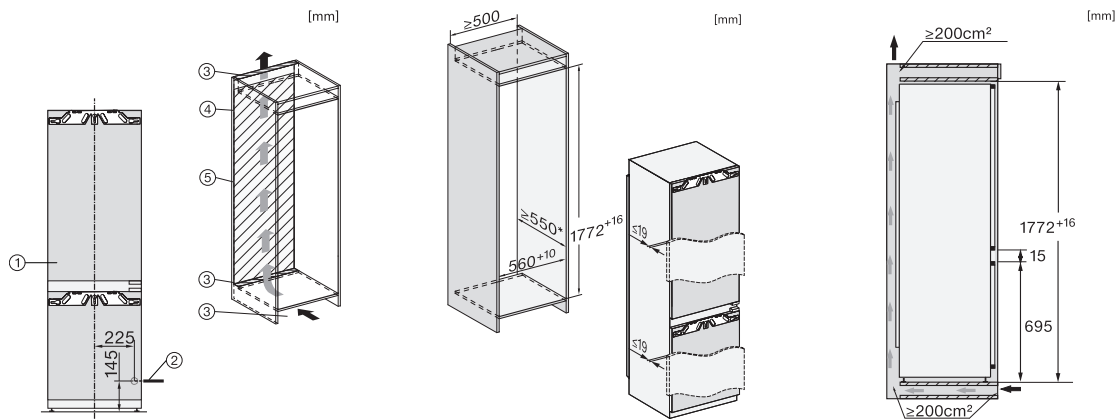

KFN 7744 C

Built-in fridge-freezer, 178 cm niche height

PerfectFresh Pro, LED lighting and NoFrost for best possible storage.

KFN7734C, KFN7734F, KFN7734D, KFN7764D, KFN7785D, KFN7744E, KFN7774B, installation

1. View from the front, 2. Mains connection cable, L = 2200 mm, 3. Ventilation cut-out min. 200 cm², 4. Ventilation, 5. No connections permitted in this area

KFN7734C, KFN7734F, KFN7734D, KFN7764D, KFN7785D, KFN7744E, KFN7774B, built-in

*The declared energy consumption was calculated in a 560 mm deep niche. The appliance is fully functional in a 550 mm niche but the energy consumption will be slightly higher.

KFNS7734D, KFN7734C, KFN7734F, KFN7734D, KFN7764D, KFN7785D, KFN7744E, KFN7774B, side view