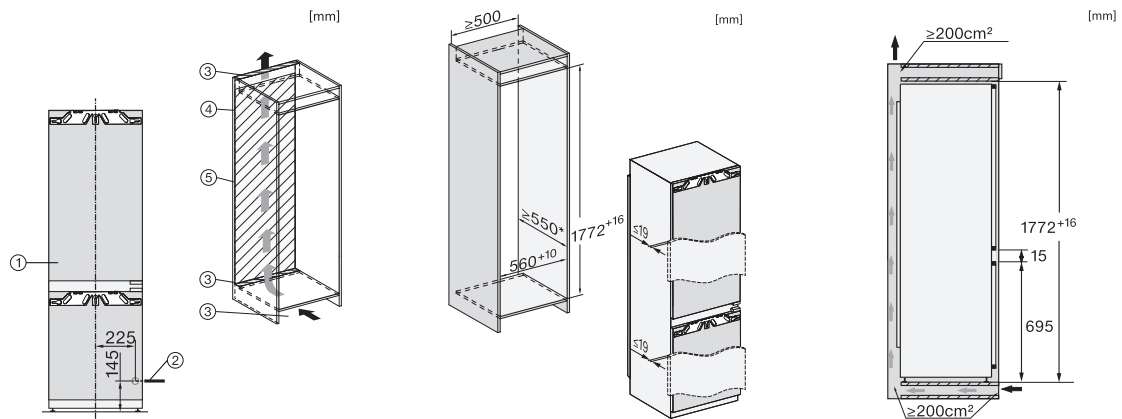

## KFN 7774 B

Built-in fridge-freezer, 178 cm niche height with PerfectFresh Active, DynaCool and NoFrost for optimum storage.

KFN7734C, KFN7734F, KFN7734D, KFN7764D, KFN7785D, KFN7744E, KFN7774B, installation