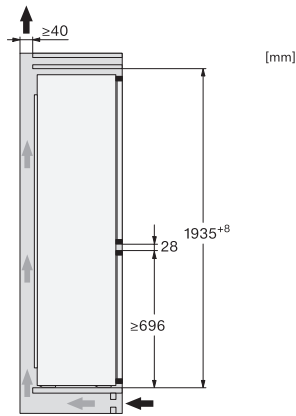

KFN 7934 D

XXL built-in fridge-freezer, 194 cm niche height

DailyFresh I LED I NoFrost I DynaCool I SoftClose

EAN: 4002516880783 / Material number: 12790400 /  
Old Material Number: 38793400EU1

Niche width in mm max.	718
Niche height in mm min.	1935
Niche height in mm max.	1943
Niche depth in mm	560
Appliance width in mm	708
Appliance height in mm	1935
Appliance depth in mm	548
Weight in kg	72.8
Door hinge technology	Fixed door
Max. door front weight – refrigerator, in kg	20
Max. door front weight – freezer, in kg	19
Climate range	SN-T
Refrigerator compartment in l	284
4* freezer compartment in l	98
Total usable capacity in l	382
Storage time in case of fault in h	13
Freezer capacity in kg/24 h	10.00
Acoustic airborne noise emission class (A–D)	B
Sound emissions in dB(A) re 1 pW	33
Current consumption (mA)	1000
Voltage in V	220-240
Fuse rating in A	10
Number of phases	1
Frequency in Hz	50
Length of supply lead in m	2.3
Replacing lamps	Service
<b>Accessories included</b>	
Egg tray	•
Water filter	No
Ice cube tray	•

## KFN 7934 D

XXL built-in fridge-freezer, 194 cm niche height  
DailyFresh I LED I NoFrost I DynaCool I SoftClose

KFN7934D, XXL built-in, side view

KFN7934D, XXL built-in

\*The declared energy consumption was calculated in a 560 mm deep niche. The appliance is fully functional in a 550 mm niche but the energy consumption will be slightly higher, \*\*Miele offers various refrigeration appliances with different door gap positions. To increase flexibility for future appliance replacements, we recommend a height of the lower furniture front between 696 and 706 mm. The position of the door gap may shift when replacing the appliance., 1 = 20 kg, 2 = 19 kg

KFN7934D, XXL built-in, installation

1. View from the front, 2. Mains connection cable, L = 2300 mm, 3. Ventilation cut-out min. 200 cm<sup>2</sup>, 4. Ventilation, 5. No connections permitted in this area