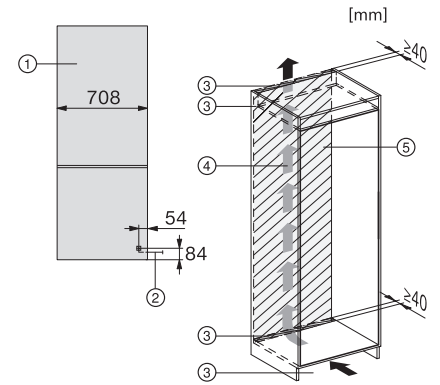

KFN 7934 D

XXL built-in fridge-freezer, 194 cm niche height

DailyFresh I LED I NoFrost I DynaCool I SoftClose

EAN: 4002516880783 / Material number: 12790400 /  
Old Material Number: 38793400EU1

Niche width in mm max.	718
Niche height in mm min.	1935
Niche height in mm max.	1943
Niche depth in mm	560
Appliance width in mm	708
Appliance height in mm	1935
Appliance depth in mm	548
Weight in kg	72.8
Door hinge technology	Fixed door
Max. door front weight – refrigerator, in kg	20
Max. door front weight – freezer, in kg	19
Climate range	SN-T
Refrigerator compartment in l	284
4* freezer compartment in l	98
Total usable capacity in l	382
Storage time in case of fault in h	13
Freezer capacity in kg/24 h	10.00
Acoustic airborne noise emission class (A–D)	B
Sound emissions in dB(A) re 1 pW	33
Current consumption (mA)	1000
Voltage in V	220-240
Fuse rating in A	10
Number of phases	1
Frequency in Hz	50
Length of supply lead in m	2.3
Replacing lamps	Service
<b>Accessories included</b>	
Egg tray	•
Water filter	No
Ice cube tray	•

## KFN 7934 D

XXL built-in fridge-freezer, 194 cm niche height  
DailyFresh I LED I NoFrost I DynaCool I SoftClose

KFN7934D, XXL built-in, side view

KFN7934D, XXL built-in

\*The declared energy consumption was calculated in a 560 mm deep niche. The appliance is fully functional in a 550 mm niche but the energy consumption will be slightly higher, \*\*Miele offers various refrigeration appliances with different door gap positions. To increase flexibility for future appliance replacements, we recommend a height of the lower furniture front between 696 and 706 mm. The position of the door gap may shift when replacing the appliance., 1 = 20 kg, 2 = 19 kg

KFN7934D, XXL built-in, installation

1. View from the front, 2. Mains connection cable, L = 2300 mm, 3. Ventilation cut-out min. 200 cm<sup>2</sup>, 4. Ventilation, 5. No connections permitted in this area