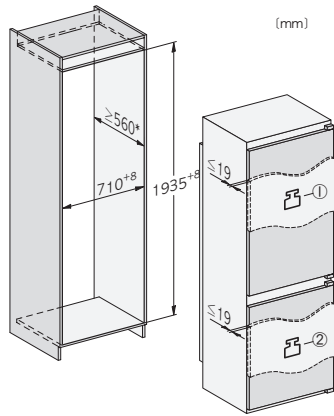

KFN 7934 D

XXL built-in fridge-freezer, 194 cm niche height

DailyFresh I LED I NoFrost I DynaCool I SoftClose

EAN: 4002516880783 / Material number: 12790400 /  
Old Material Number: 38793400EU1

Niche width in mm max.	718
Niche height in mm min.	1935
Niche height in mm max.	1943
Niche depth in mm	560
Appliance width in mm	708
Appliance height in mm	1935
Appliance depth in mm	548
Weight in kg	72.8
Door hinge technology	Fixed door
Max. door front weight – refrigerator, in kg	20
Max. door front weight – freezer, in kg	19
Climate range	SN-T
Refrigerator compartment in l	284
4* freezer compartment in l	98
Total usable capacity in l	382
Storage time in case of fault in h	13
Freezer capacity in kg/24 h	10.00
Acoustic airborne noise emission class (A–D)	B
Sound emissions in dB(A) re 1 pW	33
Current consumption (mA)	1000
Voltage in V	220-240
Fuse rating in A	10
Number of phases	1
Frequency in Hz	50
Length of supply lead in m	2.3
Replacing lamps	Service
<b>Accessories included</b>	
Egg tray	•
Water filter	No
Ice cube tray	•

## KFN 7934 D

XXL built-in fridge-freezer, 194 cm niche height  
DailyFresh I LED I NoFrost I DynaCool I SoftClose

KFN7934D, XXL built-in, side view

KFN7934D, XXL built-in

\*The declared energy consumption was calculated in a 560 mm deep niche. The appliance is fully functional in a 550 mm niche but the energy consumption will be slightly higher, \*\*Miele offers various refrigeration appliances with different door gap positions. To increase flexibility for future appliance replacements, we recommend a height of the lower furniture front between 696 and 706 mm. The position of the door gap may shift when replacing the appliance., 1 = 20 kg, 2 = 19 kg

KFN7934D, XXL built-in, installation

1. View from the front, 2. Mains connection cable, L = 2300 mm, 3. Ventilation cut-out min. 200 cm<sup>2</sup>, 4. Ventilation, 5. No connections permitted in this area