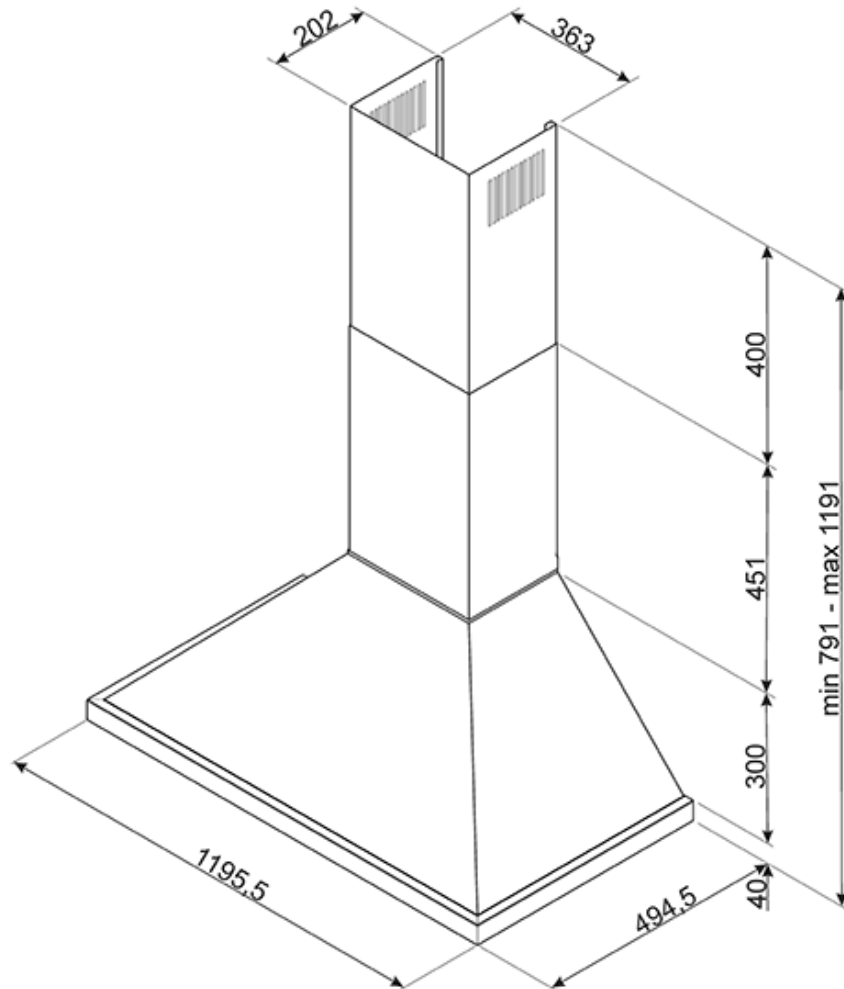

KPF12RD

Portofino

Portofino range
120 cm
red
chimney hood
min noise level < 50dB (A)

Smeg (UK) Ltd
The Magna Building, Wyndyke Furlong, Abingdon
OX14 1DZ
Tel. +44 (0)844 557 9907
Fax +44 (0)844 557 9337