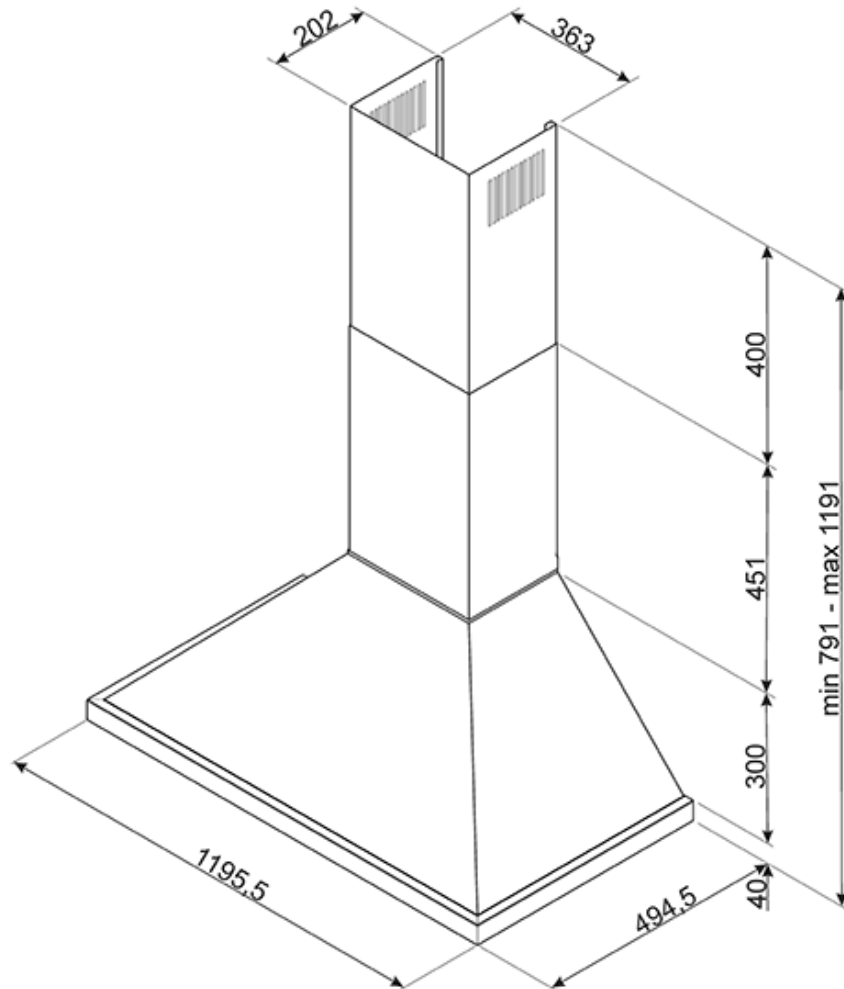

KPF12X

Portofino

Portofino range
120 cm
stainless steel
chimney hood
min noise level < 50dB (A)

Smeg (UK) Ltd
The Magna Building, Wyndyke Furlong, Abingdon
OX14 1DZ
Tel. +44 (0)844 557 9907
Fax +44 (0)844 557 9337