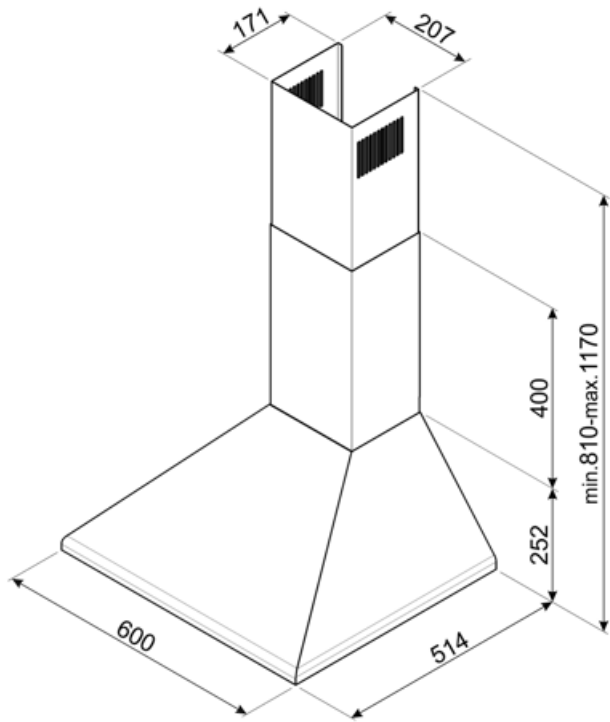

Controls

Control setting	Slider
------------------------	--------

Program / Functions

No. of speeds	3
----------------------	---

Technical Features

			
No. of lights	2	No. of filters	2
Light type	LED	Anti-grease filters	Aluminium
Light power	1 W	Vent outlet	150 mm
Light colour	4000 °K	Minimum distance from GAS hob	750 mm
Free outlet maximum capacity	600 m ³ /h	Minimum distance from ELECTRIC hob	650 mm
Motor power	200 W	Non return valve	Yes

	Extraction rate IEC 61591 [m ³ /h]	Noise level IEC 60704-2-13 [dBA]
Speed 1	351	53
Speed 2	420	57

Speed 3	635	67
------------	-----	----

Performance / Energy Label

Annual Efficiency Consumption (AEChood)	60 kWh/year	Airbourne acoustical A-weighted sound Power Emission at minimum speed (SPEmin)	53 dBA
Energy efficiency class (EEC)	B	Airborne acoustical A-weighted sound Power Emission at maximum speed (SPEmax)	67 dBA
Fluid Dynamic Efficiency (FDE)	26	Time increase factor (F)	1,1
Fluid Dynamic Efficiency class (FDEC)	B	Energy Efficiency Index per first cavity	62,2
Lighting Efficiency (LE)	100,2 lux/W	Measured air flow rate at best efficiency point (Qbep)	355 m ³ /h
Lighting Efficiency Class (LEC)	A	Measured air pressure at best efficiency point (Qbep)	385 Pa
Grease Filtering Efficiency (GFE)	74,4 %	Measured electric power input at best efficiency point (Wbep)	146 W
Grease Filtering Efficiency Class (GFEC)	D	Normal Power of the light system (WI)	2 W
Air flow at minumum speed (Qmin)	351 m ³ /h	Average illumination of the light on the cooking surface (Emiddle)	221 lux
Maximum extraction rate	635 m ³ /h	Sound power level at highest setting (Lwa)	67 dBA

Electrical Connection

Nominal power	202 W	Frequency (Hz)	50-60 Hz
Voltage	220-240 V	Power supply cable length	1000 mm

Also available

Alternative colours available	White, Black, Cream	Available colours	KSED65BE - KSED65NE - KSED65PE
-------------------------------	---------------------	-------------------	--------------------------------