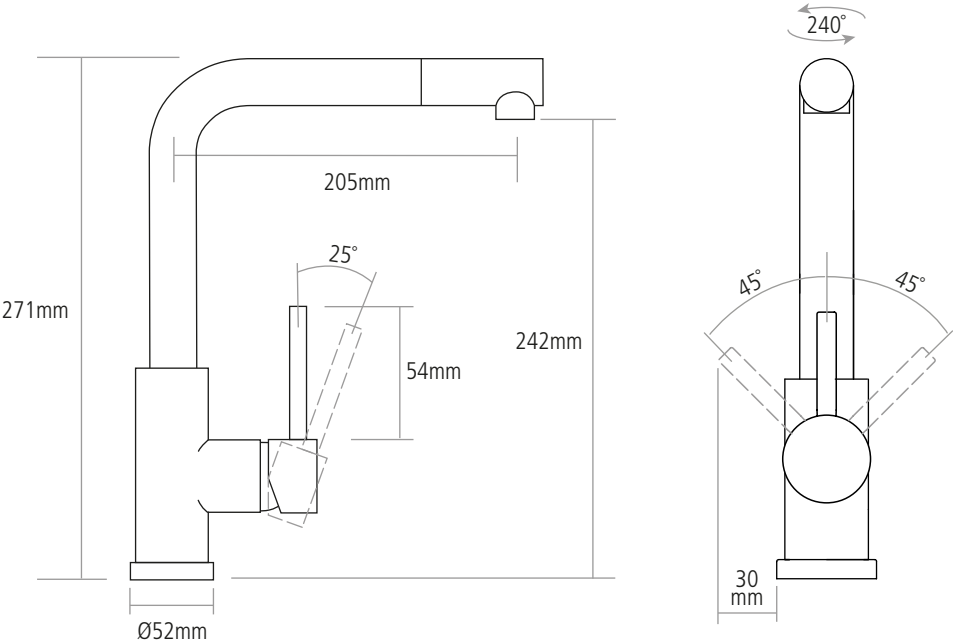

DIMENSIONS

Worktop cut-out 35mm required
Note: Pull-out hose extended by 660mm