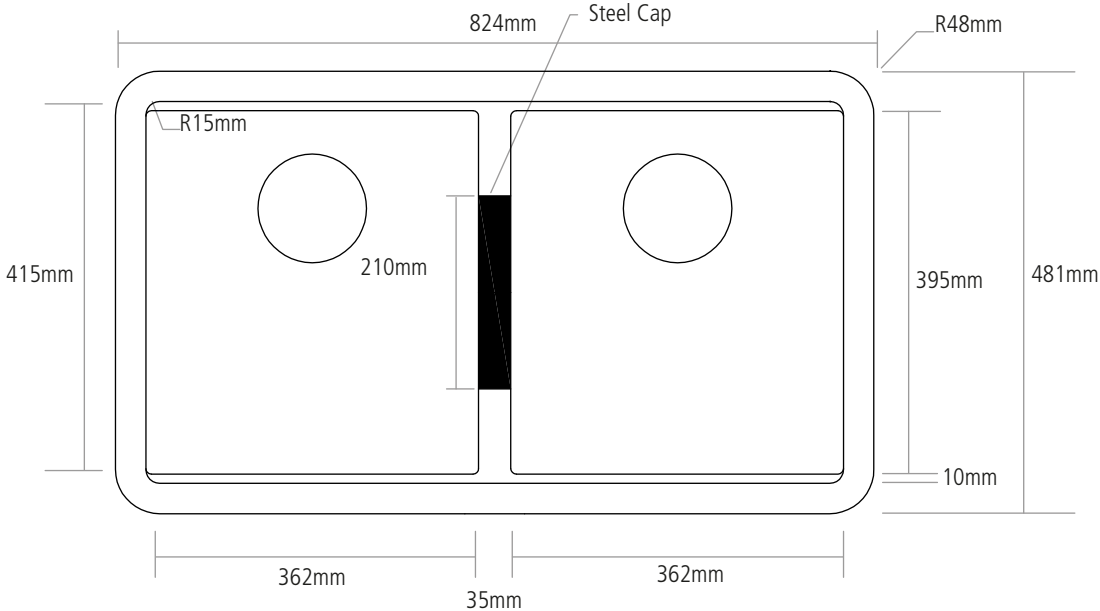

DIMENSIONS

BOWL DEPTH: 240MM

MIN. BASE UNIT: 900MM