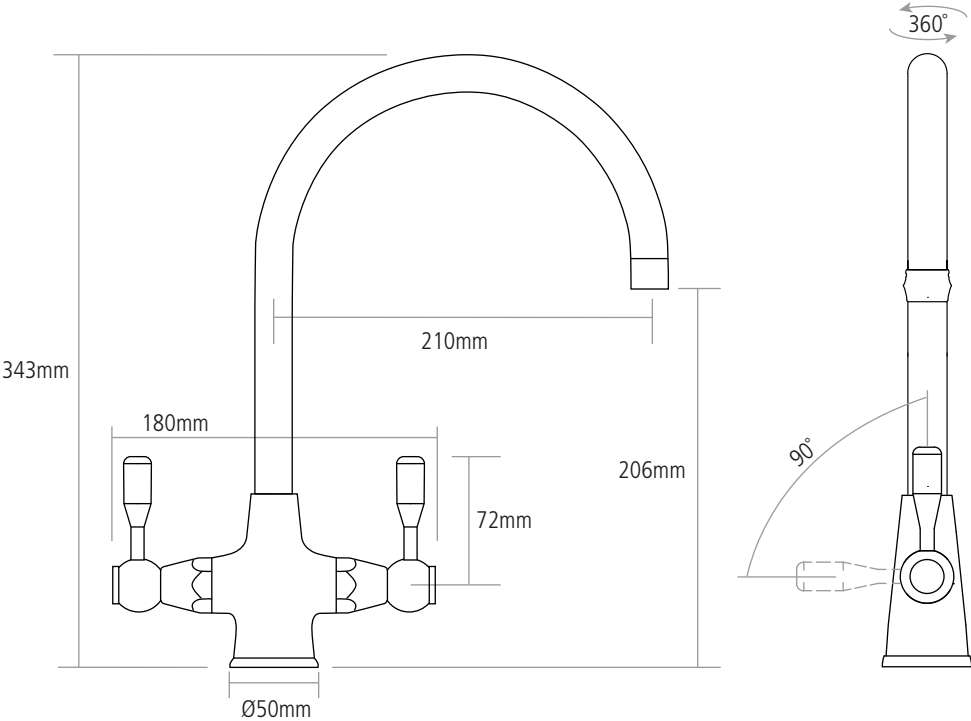

DIMENSIONS

Worktop cut-out 35mm required