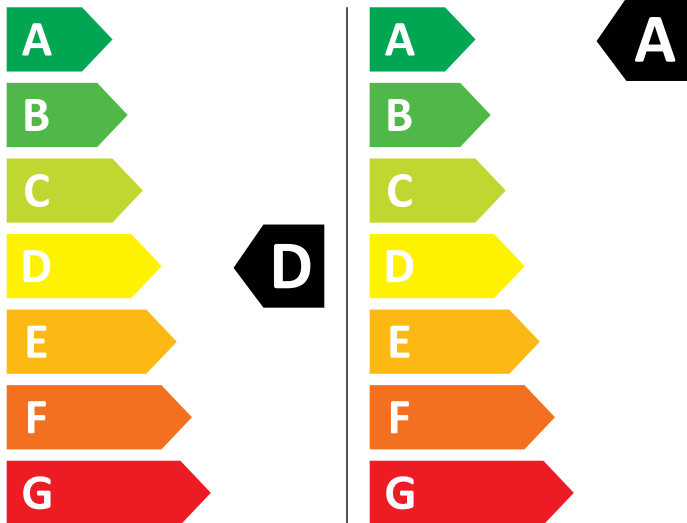

# ENERG

AEG

LWR851605UD 914611309

307 kWh/100

51 kWh/100

6,0 kg

10,0 kg

75 L