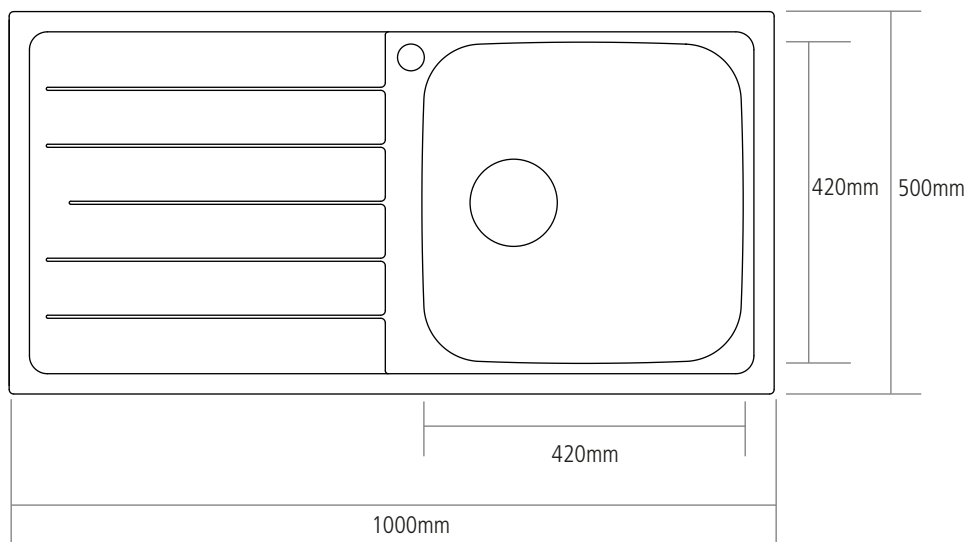

# DIMENSIONS

---

**MAIN BOWL DEPTH: 200MM**

**MIN. BASE UNIT: 600MM**

**CUT-OUT SIZE: 978 x 480MM**

---