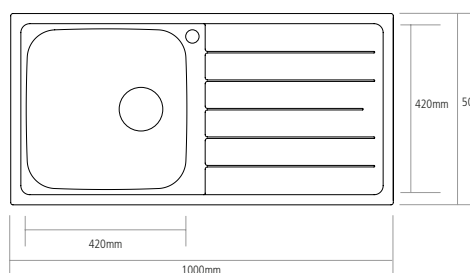

LYON 100 INSET WITH DRAINER

PRODUCT CODE

LY100SS/L LEFT HANDED DRAINER
LY100SS/R RIGHT HANDED DRAINER

FINISH AVAILABLE

 Stainless steel

FEATURES

- Bowl 0.8 mm frame 0.9mm satin stainless steel
- Left or right handed drainer
- 1 Punched tap hole
- 90mm waste outlet for a basket strainer waste
- Suitable for a waste disposer
- Waste and overflow included

ACCESSORY OPTIONS

Glass chopping board
CGCB2

Basket strainer waste
decorative cover
CWC2

↔ DIMENSIONS

MAIN BOWL DEPTH: 200MM

MIN. BASE UNIT: 600MM

CUT-OUT SIZE: 978 x 480MM