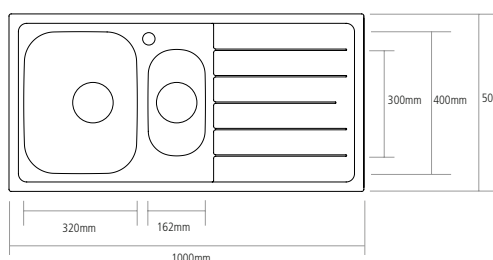

LYON 150 INSET WITH DRAINER

PRODUCT CODE

LY150SS/L LEFT HANDED DRAINER
LY150SS/R RIGHT HANDED DRAINER

FINISH AVAILABLE

 Stainless steel

FEATURES

- Bowl 0.8 mm frame 0.9mm satin stainless steel
- Left or right handed drainer
- 1 Punched tap hole
- 2 90mm waste outlets for basket strainer wastes
- Suitable for a waste disposer
- Waste, overflow and plumbing kit included

ACCESSORY OPTIONS

Glass chopping board
CGCB2

Chrome main bowl basket
CMBB31CH

Stainless steel strainer bowl
CSB2SS

Chrome small bowl basket
CSB10CH

Basket strainer waste
decorative cover
CWC2

DIMENSIONS

MAIN BOWL DEPTH: 200MM
SMALL BOWL DEPTH: 128MM
MIN. BASE UNIT: 600MM
CUT-OUT SIZE: 978 x 480MM