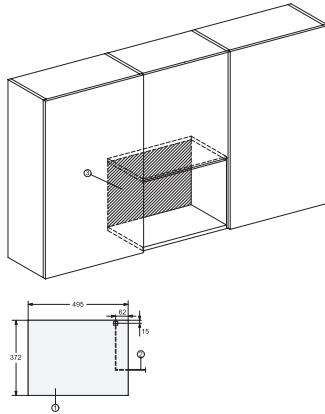

## M 2224 SC

Built-in microwave oven

with sensor controls on the side for convenient operation.

EAN: 4002516262930 / Material number: 11390380 / Old Material Number: 24222420GB

Total rated load in kW	1.25
Voltage in V	220-240
Frequency in Hz	50
Fuse rating in A	13
Number of phases	1
Mains cable with plug	•
Length of supply lead in m	1.60
Replacing lamps	Service
<b>Accessories included</b>	
Grilling rack	1
Gourmet plate	1
Turntable	1

## M 2224 SC

Built-in microwave oven

with sensor controls on the side for convenient operation.

M2224SC, installation drawing

M2224SC, installation drawings

1) Front view, 2) Mains connection cable L=1,600 mm, 3) No connection in this area