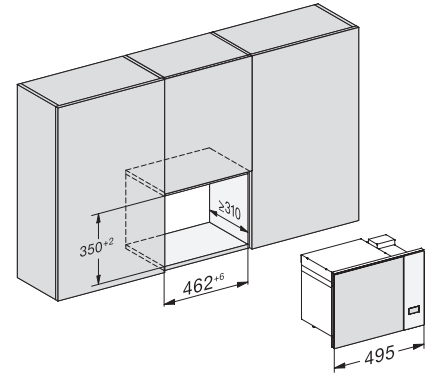

## M 2224 SC

Built-in microwave oven

with sensor controls on the side for convenient operation.

M2224SC, installation drawing

M2224SC, installation drawings

1) Front view, 2) Mains connection cable L=1,600 mm, 3) No connection in this area