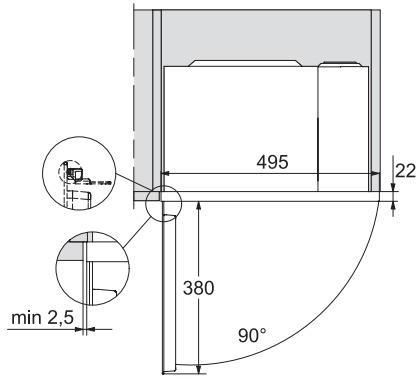

## M 2224 SC

Built-in microwave oven

with sensor controls on the side for convenient operation.

EAN: 4002516262930 / Material number: 11390380 / Old Material Number: 24222420GB

Total rated load in kW	1.25
Voltage in V	220-240
Frequency in Hz	50
Fuse rating in A	13
Number of phases	1
Mains cable with plug	•
Length of supply lead in m	1.60
Replacing lamps	Service
<b>Accessories included</b>	
Grilling rack	1
Gourmet plate	1
Turntable	1

## M 2224 SC

Built-in microwave oven

with sensor controls on the side for convenient operation.

M2224SC, installation drawing

M2224SC, installation drawings

1) Front view, 2) Mains connection cable L=1,600 mm, 3) No connection in this area