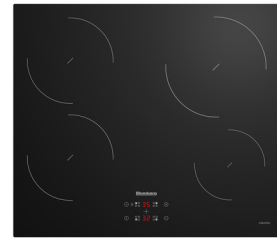

Blomberg MIN54308N 60cm Induction Hob with Touch Control

Brand : Blomberg

Product code: MIN54308N

Product name : MIN54308N 60cm Induction Hob with Touch Control

- Induction Hob Technology
- Booster Function
- Easy to Clean
- Maximum Safety
- Easy Installation Clips
- Child Lock
- Heat Indicators

MIN54308N 60cm Induction Hob with Touch Control

Blomberg MIN54308N 60cm Induction Hob with Touch Control:

Combining a sleek design with effortless cleaning, this induction hob features a touch control display for intuitive navigation. Induction technology ensures rapid cooking and exceptional energy efficiency by using electromagnetic coils to detect the size of your pans and transfer heat directly to their surface. There's even a Booster function that allows you to set your cooking zone to maximum power, achieving the highest temperature in the shortest time possible.