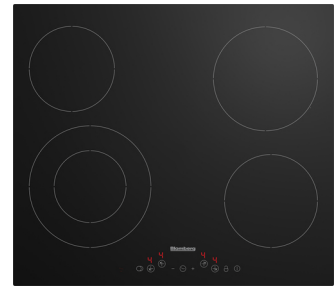

Blomberg MKN54212 60cm Ceramic Hob with Touch Control

Brand : Blomberg

Product code: MKN54212

Product name : MKN54212 60cm Ceramic Hob with Touch Control

- Stylish ceramic hob with smooth black glass surface
 - 4 variable zones with touch control
 - Dual zone provides cooking flexibility
 - 9 level adjustable power levels per zone
- MKN54212 60cm Ceramic Hob with Touch Control

Blomberg MKN54212 60cm Ceramic Hob with Touch Control:

Simplifying both cooking and cleaning, this stylish ceramic hob features a smooth glass surface that's effortless to maintain. With four cooking zones and one dual zone, there's ample space for all your pans, and you can easily adjust temperatures using the hob's ergonomic touch control display. Prioritising safety, the heat indicators will display a visible 'h' to alert you if a cooking surface hasn't cooled down to a safe temperature.

Blomberg MKN54212 60cm Ceramic Hob with Touch Control. Product colour: Black, Appliance placement: Built-in, Hob width size: 60 cm. Certification: CE, UKCA. Control type: Touch, Control position: Top front. Connected load (electric): 6700 W, Current: 25 A, Power plug type: No plug. Width: 590 mm, Depth: 520 mm, Height: 37 mm