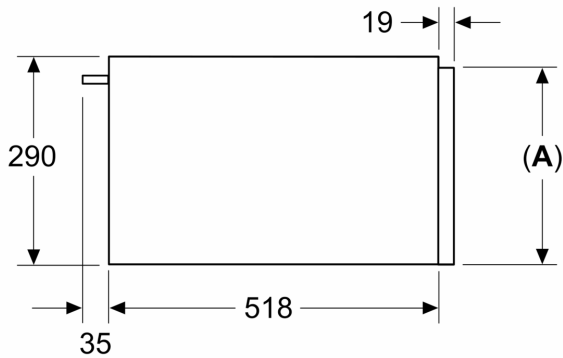

N 70, BUILT-IN WARMING DRAWER, 60 X 29 CM,
STAINLESS STEEL
N34HA11N1B

Measurements in mm