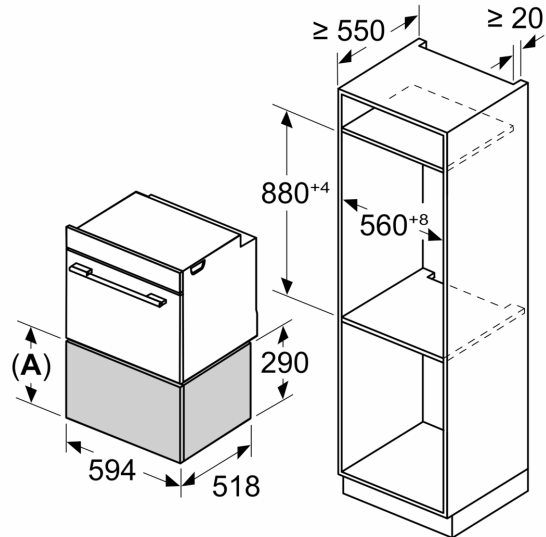

Z11SZ80X1 SeamlessCombination 60 + 29cm
Z1365WX0 Wireless food thermometer

Built-in / Free-standing: Built-in
 Maximum number of plates:40
 Maximum number of espresso cups: 192
 Dimensions: 290x594x518 mm
 Dimensions of the packed product (HxWxD): . 400 x 650 x 690 mm
 Min. required niche size for installation (HxWxD): .290 x 560 x 550 mm
 EAN code:4242004266952
 Fuse protection:10 A
 Voltage:220-240 V
 Frequency: 50 Hz
 Plug type: Gardy plug w/ earthing

Performance/technical information

- Nominal voltage: 220 - 240 V
- Total connected load electric: 0.82 KW
- Cavity volume: 54 l
- Loading up to 25 kg
- Appliance dimension (hxwxh): 290 mm x 594 mm x 518 mm
- Niche dimension (hxwxh): 290 mm x 560 mm - 568 mm x 550 mm
- In case of installation under the worktop, installation accessory spare part no. 9001698838 is needed.
- Please refer to the dimensions provided in the installation manual

N 70, BUILT-IN WARMING DRAWER, 60 X 29 CM,
 STAINLESS STEEL
 N34HA11N1B

Measurements in mm

A: 287.5 mm
 Ovens with appliance height of 595 mm can be installed above the warming drawer without an intermediate floor

Measurements in mm

A: 287.5 mm