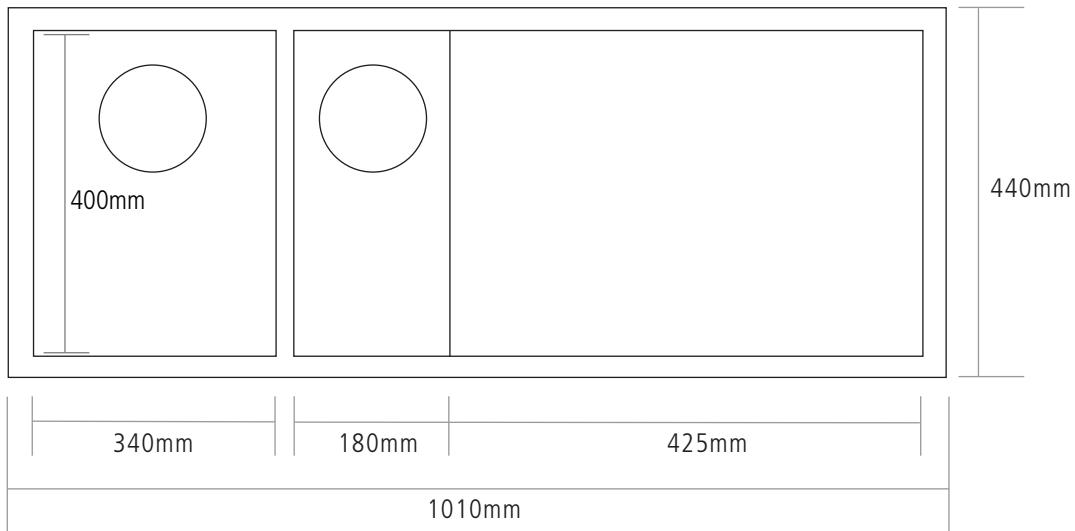

DIMENSIONS

MAIN BOWL DEPTH: 200MM

SMALL BOWL DEPTH: 150MM

MIN. BASE UNIT: 600MM

CUT-OUT SIZE: 990 X 420MM
