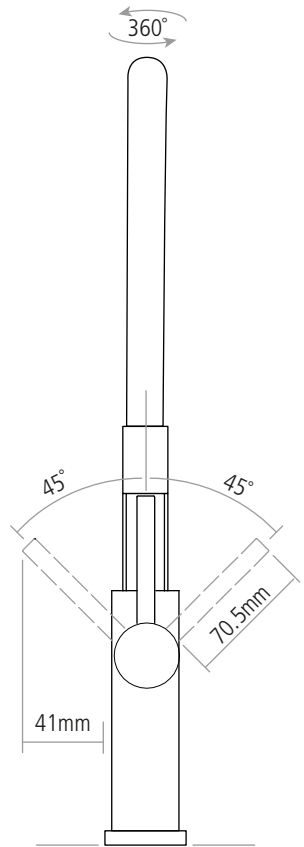

DIMENSIONS

Worktop cut-out 35mm required