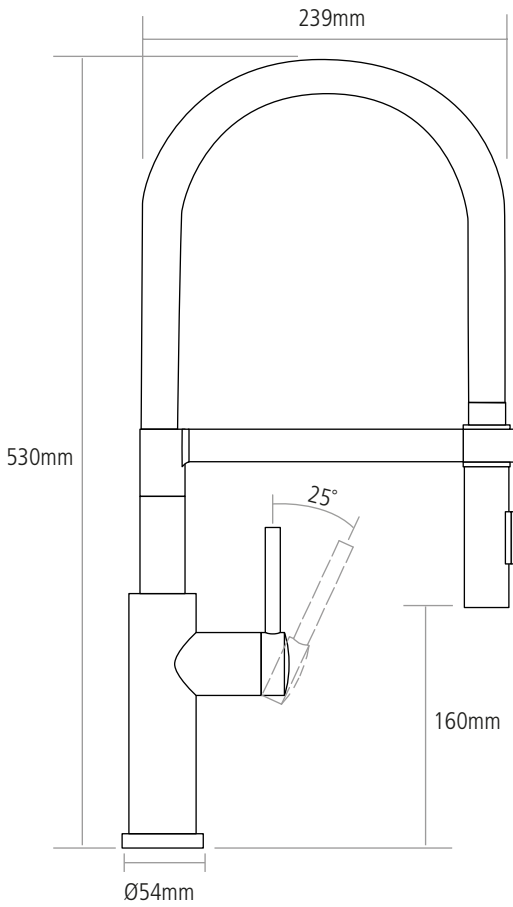

DIMENSIONS

Worktop cut-out 35mm required