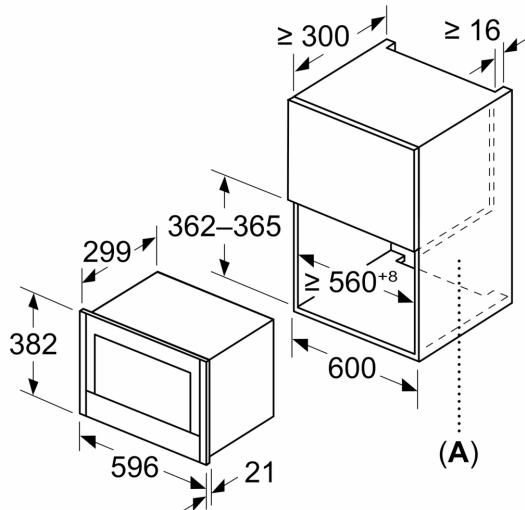

Type of micro-wave oven: MW only
 Type of control: Electronic
 Dimensions: 382x596x318 mm
 Cavity dimensions: 220 x 350 x 270 mm
 Length electrical supply cord: 175.0 cm
 Net weight: 17.0 kg
 Gross weight: 18.9 kg
 EAN code: 4242004266723
 Maximum micro-wave power: 900 W
 Connection Rating: 1220 W
 Fuse protection: 10 A
 Voltage: 220-240 V
 Frequency: 50; 60 Hz
 Plug type: GB plug

Cleaning

- EasyClean

Performance/technical information

- Nominal voltage: 220 - 240 V
- Total connected load electric: 1.22 KW
- Cavity volume: 21 l
- Appliance dimension (hxwxh): 382 mm x 596 mm x 318 mm
- Niche dimension (hxwxh): 362 mm - 382 mm x 560 mm - 568 mm x 300 mm
- Frameless installation recommended for wall units, but also suitable for tall housing
- Please refer to the dimensions provided in the installation manual

N 70, BUILT-IN MICROWAVE OVEN,
GRAPHITE-GREY
NL4WR21G1B

Measurements in mm

A: Back wall open

Measurements in mm

A: Back wall open

measurements in mm

A: Overhang at top:
Recess 362: 6 mm
Recess 365: 3 mm
B: Overhang at bottom: 14 mm