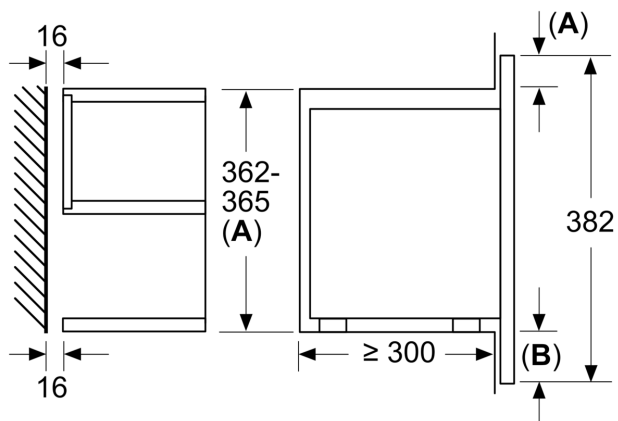

Type of micro-wave oven: MW only
 Type of control: Electronic
 Dimensions: 382x596x318 mm
 Cavity dimensions: 220 x 350 x 270 mm
 Length electrical supply cord: 175.0 cm
 Net weight: 17.0 kg
 Gross weight: 18.9 kg
 EAN code: 4242004266723
 Maximum micro-wave power: 900 W
 Connection Rating: 1220 W
 Fuse protection: 10 A
 Voltage: 220-240 V
 Frequency: 50; 60 Hz
 Plug type: GB plug

Cleaning

- EasyClean

Performance/technical information

- Nominal voltage: 220 - 240 V
- Total connected load electric: 1.22 KW
- Cavity volume: 21 l
- Appliance dimension (hxwxh): 382 mm x 596 mm x 318 mm
- Niche dimension (hxwxh): 362 mm - 382 mm x 560 mm - 568 mm x 300 mm
- Frameless installation recommended for wall units, but also suitable for tall housing
- Please refer to the dimensions provided in the installation manual

N 70, BUILT-IN MICROWAVE OVEN,
GRAPHITE-GREY
NL4WR21G1B

Measurements in mm

A: Back wall open

Measurements in mm

A: Back wall open

measurements in mm

A: Overhang at top:
Recess 362: 6 mm
Recess 365: 3 mm
B: Overhang at bottom: 14 mm