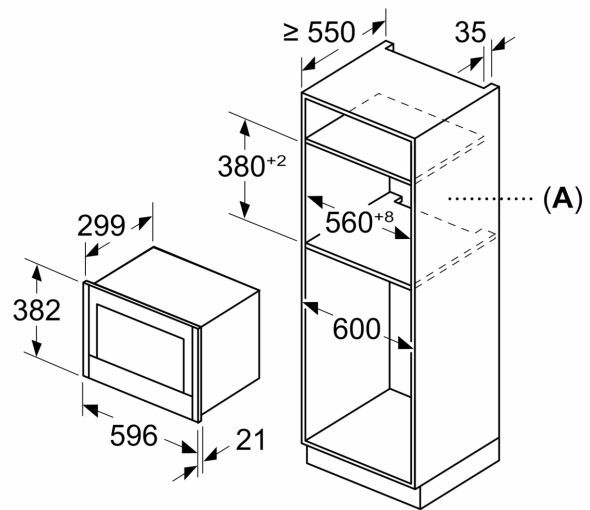

Type of micro-wave oven: MW only
 Type of control: Electronic
 Dimensions: 382x596x318 mm
 Cavity dimensions: 220 x 350 x 270 mm
 Length electrical supply cord: 175.0 cm
 Net weight: 17.0 kg
 Gross weight: 18.9 kg
 EAN code: 4242004266723
 Maximum micro-wave power: 900 W
 Connection Rating: 1220 W
 Fuse protection: 10 A
 Voltage: 220-240 V
 Frequency: 50; 60 Hz
 Plug type: GB plug

Cleaning

- EasyClean

Performance/technical information

- Nominal voltage: 220 - 240 V
- Total connected load electric: 1.22 KW
- Cavity volume: 21 l
- Appliance dimension (hxwxh): 382 mm x 596 mm x 318 mm
- Niche dimension (hxwxh): 362 mm - 382 mm x 560 mm - 568 mm x 300 mm
- Frameless installation recommended for wall units, but also suitable for tall housing
- Please refer to the dimensions provided in the installation manual

N 70, BUILT-IN MICROWAVE OVEN,
GRAPHITE-GREY
NL4WR21G1B

Measurements in mm

A: Back wall open

Measurements in mm

A: Back wall open

measurements in mm

A: Overhang at top:
Recess 362: 6 mm
Recess 365: 3 mm
B: Overhang at bottom: 14 mm