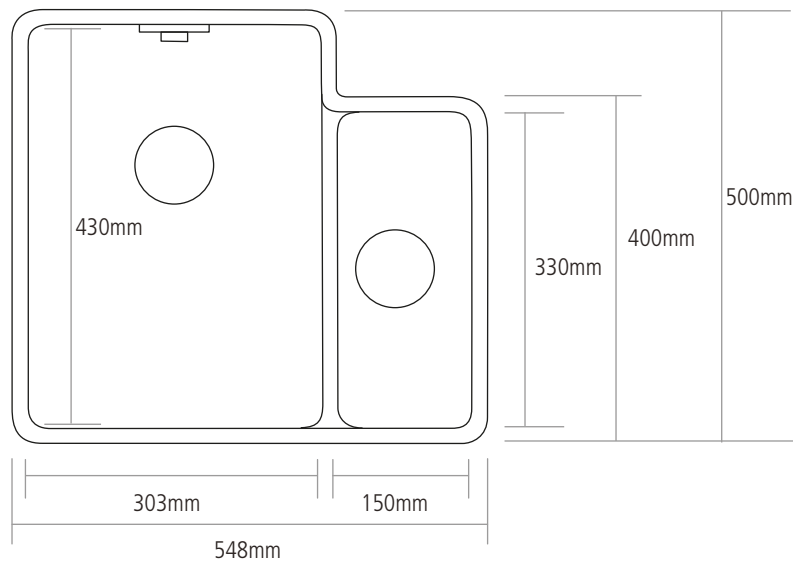

# DIMENSIONS

**BOWL DEPTH:** 200MM

**OVERALL SINK DEPTH:** 225MM

**MIN. BASE UNIT:** 600MM

---

NOTE: All sink dimensions may vary by plus-or-minus 2%