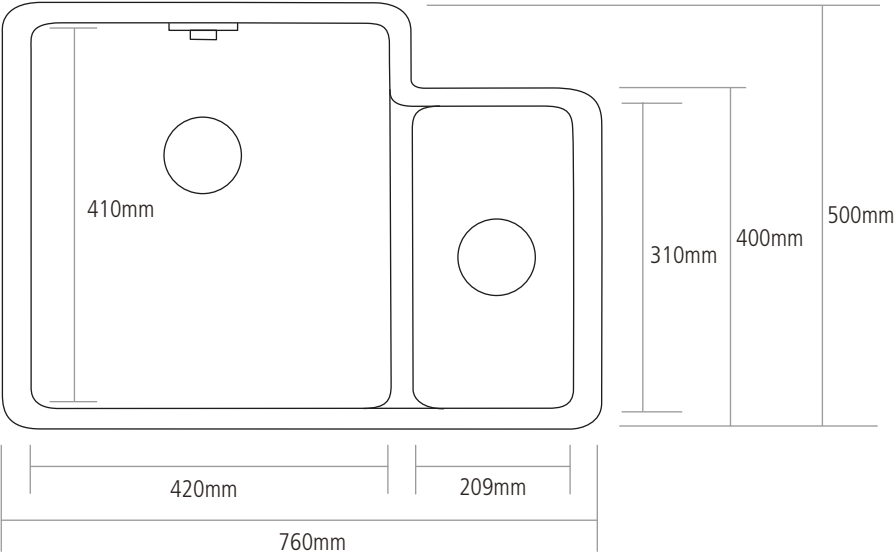

DIMENSIONS

BOWL DEPTH: 195MM

OVERALL SINK DEPTH: 225MM

MIN. BASE UNIT: 800MM

NOTE: All sink dimensions may vary by plus-or-minus 2%