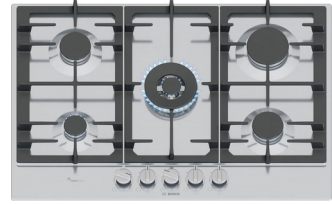

Bosch Serie 6 PCQ7A5I90 hob Stainless steel Built-in 75 cm Gas 5 zone(s)

Brand : Bosch

Product family: Serie 6

Product code: PCQ7A5I90

Product name : PCQ7A5I90

- Flame Select: Enjoy precise control of the flame
- Easy cleaning: detachable dials and dishwasher-suitable pan supports make cleaning a breeze
- Continuous cast-iron pan support: for high firmness and stability of cookware
- Dual flame power burner delivers two heat options, from full power heat-up to delicately low simmer
- Safety gas cut-off: ensures safety by instantly cutting off gas supply if the flame goes out

11500 W, 5 zones, FlameSelect, Stainless steel

Bosch Serie 6 PCQ7A5I90. Product colour: Stainless steel, Appliance placement: Built-in, Hob width size: 75 cm. Control type: Rotary, Control position: Front, Electronic ignition type: One hand ignition.