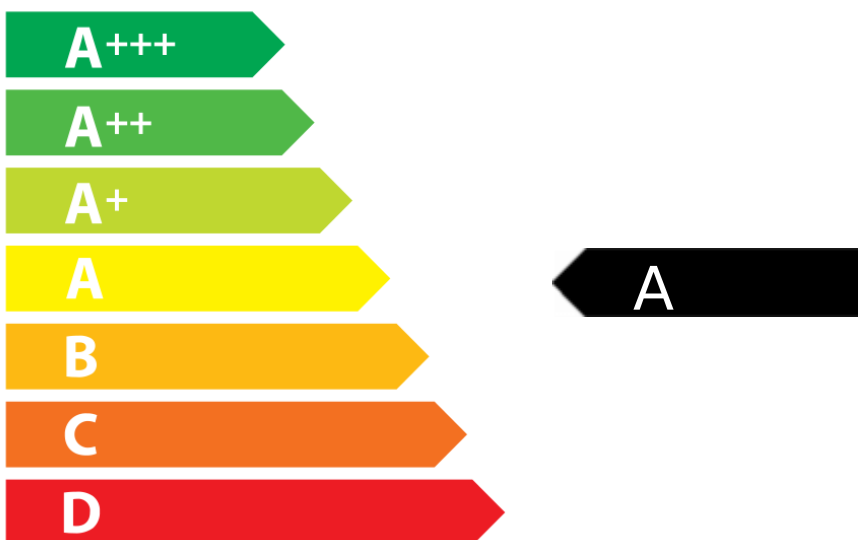

ENERGY

RANGemaster

UNRIVALLED PERFORMANCE

PROFESSIONAL DELUXE 110

79 L

1.01 kWh/Cycle*

0.88 kWh/Cycle*

65/2014

ENERGY

RANGemaster

UNRIVALLED PERFORMANCE

PROFESSIONAL DELUXE 110

79 L

0.83 kWh/Cycle*

ENERG
енергия · ενεργεια

RANGemaster
UNRIVALLED PERFORMANCE