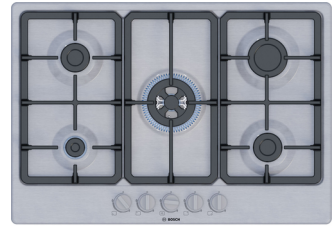

Bosch Serie 4 PGQ7B5K90 hob Stainless steel Built-in 75 cm Gas 5 zone(s)

Brand : Bosch

Product family: Serie 4

Product code: PGQ7B5K90

Product name : PGQ7B5K90

- Ergonomic sword dials: with raised center for precise adjustments
- Stainless steel design: The seamless, one-piece stainless steel design makes cleaning simple
- Dishwasher-safe pan supports: Easy, scrub-free cleaning
- Continuous cast-iron pan support: for high firmness and stability of cookware
- Safety gas cut-off: ensures safety by instantly cutting off gas supply if the flame goes out

10800 W, 5 zones, Stainless steel

Bosch Serie 4 PGQ7B5K90. Product colour: Stainless steel, Appliance placement: Built-in, Hob width size: 75 cm. Control type: Rotary, Control position: Front, Electronic ignition type: One hand ignition. Connected load (gas): 10800 W, AC input voltage: 220-240 V, AC input frequency: 50/60 Hz. Width: 750 mm, Depth: 520 mm, Height: 54.2 mm. Package width: 793 mm, Package depth: 597 mm, Package height: 145 mm