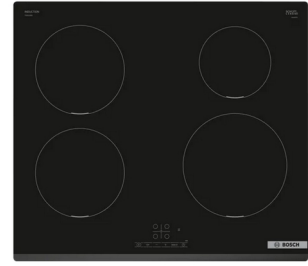

## Bosch Serie 4 PIE631BB5E hob Black Built-in 60 cm Zone induction hob 4 zone(s)

**Brand :** Bosch

**Product family:** Serie 4

**Product code:** PIE631BB5E

**Product name :** PIE631BB5E

- TouchSelect: Selection of the desired cooking zone and easy setting of the desired power level
- Elegant, appealing design with bevelled front
- PowerBoost: up to 50% more power for faster heating on your induction hob
- QuickStart: start straight away and select the desired cooking level
- Restart: restores cooktop settings in case of an unintentional cooktop switch-off

60 cm, 1 x 1.4 (2.2) kW, 1 x 2.2 (3.7) kW, 2 x 1.8 (3.1) kW, 175.0 Wh/kg

Bosch Serie 4 PIE631BB5E. Product colour: Black, Appliance placement: Built-in, Hob width size: 60 cm. Control type: Touch, Control position: Top front, Display type: LED. Connected load (electric): 7400 W, AC input voltage: 220/240 V, Current: 16 A. Width: 592 mm, Depth: 522 mm, Height: 51 mm