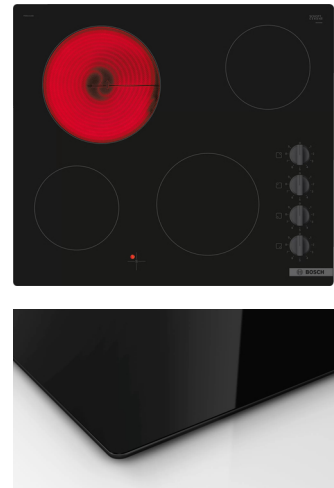

Bosch Serie 2 PKE611CA3E hob Black Built-in 60 cm Ceramic 4 zone(s)

Brand : Bosch

Product family: Serie 2

Product code: PKE611CA3E

Product name : PKE611CA3E

Bosch Serie 2 PKE611CA3E. Product colour: Black, Appliance placement: Built-in, Hob width size: 60 cm. Control type: Rotary, Control position: Top right. Connected load (electric): 6600 W, AC input voltage: 220 - 240 V, AC input frequency: 50 - 60 Hz. Width: 592 mm, Depth: 522 mm, Height: 46 mm. Package width: 750 mm, Package depth: 790 mm, Package height: 100 mm