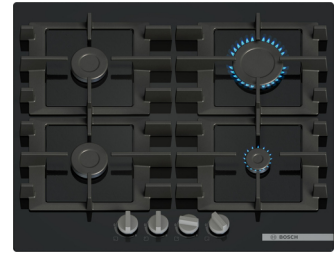

## Bosch Serie 4 PNP6B6K40 hob Black Built-in 60 cm Gas 4 zone(s)

**Brand :** Bosch

**Product family:** Serie 4

**Product code:** PNP6B6K40

**Product name :** PNP6B6K40

- Ergonomic sword dials: with raised center for precise adjustments
- Tempered Glass: for strength and aesthetic
- Dishwasher-safe pan supports: Easy, scrub-free cleaning
- Semi-continuous pan supports: smaller for easy cleaning, yet providing a seamless cooking surface
- Safety gas cut-off: ensures safety by instantly cutting off gas supply if the flame goes out

7500 W, 4 zones, Tempered glass  
 Bosch Serie 4 PNP6B6K40. Product colour: Black, Appliance placement: Built-in, Hob width size: 60 cm. Control type: Rotary, Control position: Front, Electronic ignition type: One hand ignition. Connected load (gas): 7500 W, AC input voltage: 220-240 V, AC input frequency: 50/60 Hz. Width: 590 mm, Depth: 520 mm, Height: 57.4 mm. Package width: 651 mm, Package depth: 578 mm, Package height: 141 mm