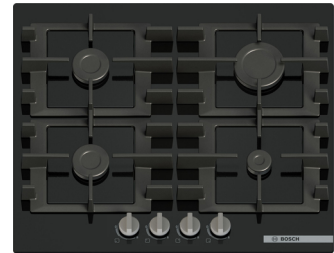

## Bosch Serie 4 PNP6B6K40 hob Black Built-in 60 cm Gas 4 zone(s)

**Brand :** Bosch

**Product family:** Serie 4

**Product code:** PNP6B6K40

**Product name :** PNP6B6K40

- Ergonomic sword dials: with raised center for precise adjustments
- Tempered Glass: for strength and aesthetic
- Dishwasher-safe pan supports: Easy, scrub-free cleaning
- Semi-continuous pan supports: smaller for easy cleaning, yet providing a seamless cooking surface
- Safety gas cut-off: ensures safety by instantly cutting off gas supply if the flame goes out

7500 W, 4 zones, Tempered glass  
 Bosch Serie 4 PNP6B6K40. Product colour: Black, Appliance placement: Built-in, Hob width size: 60 cm. Control type: Rotary, Control position: Front, Electronic ignition type: One hand ignition. Connected load (gas): 7500 W, AC input voltage: 220-240 V, AC input frequency: 50/60 Hz. Width: 590 mm, Depth: 520 mm, Height: 57.4 mm. Package width: 651 mm, Package depth: 578 mm, Package height: 141 mm

Design		Weight & dimensions	
Number of cooking zones *	4 zone(s)	Installation compartment height	4.5 cm
Pan support material	Cast iron	<b>Packaging data</b>	
Housing material	Glass	Package width	651 mm
Frame type	Frameless	Package depth	578 mm
Hob cover	✘	Package height	141 mm
		Package weight	16.4 kg
		<b>Other features</b>	
		Warranty period	2 year(s)