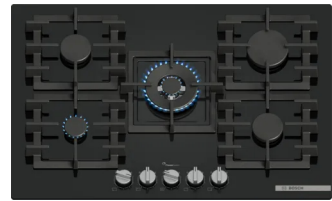

## Bosch Serie 6 PPQ7A6I40 hob Black Built-in 75 cm Gas 5 zone(s)

**Brand :** Bosch

**Product family:** Serie 6

**Product code:** PPQ7A6I40

**Product name :** PPQ7A6I40

- Flame Select: Enjoy precise control of the flame
  - Easy cleaning: detachable dials and dishwasher-suitable pan supports make cleaning a breeze
  - Semi-continuous pan supports: smaller for easy cleaning, yet providing a seamless cooking surface
  - Wok burner: quick boiling or precise simmering
  - Dual flame power burner delivers two heat options, from full power heat-up to delicately low simmer
- 1000 W, 2 x 1750 W, 3000 W, 4000 W, 11500 W, 54x752x520 mm  
 Bosch Serie 6 PPQ7A6I40. Product colour: Black, Appliance placement: Built-in, Hob width size: 75 cm.  
 Control type: Rotary, Control position: Front, Electronic ignition type: Knob ignition. Connected load (gas): 11500 W, AC input voltage: 220-240 V, AC input frequency: 50 - 60 Hz. Bosch technologies (cooking): FlameSelect®, Wok burner. Width: 752 mm, Depth: 520 mm, Height: 54 mm