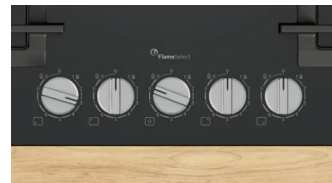

## Bosch Serie 6 PPQ7A6I40 hob Black Built-in 75 cm Gas 5 zone(s)

**Brand :** Bosch

**Product family:** Serie 6

**Product code:** PPQ7A6I40

**Product name :** PPQ7A6I40

- Flame Select: Enjoy precise control of the flame
  - Easy cleaning: detachable dials and dishwasher-suitable pan supports make cleaning a breeze
  - Semi-continuous pan supports: smaller for easy cleaning, yet providing a seamless cooking surface
  - Wok burner: quick boiling or precise simmering
  - Dual flame power burner delivers two heat options, from full power heat-up to delicately low simmer
- 1000 W, 2 x 1750 W, 3000 W, 4000 W, 11500 W, 54x752x520 mm  
 Bosch Serie 6 PPQ7A6I40. Product colour: Black, Appliance placement: Built-in, Hob width size: 75 cm.  
 Control type: Rotary, Control position: Front, Electronic ignition type: Knob ignition. Connected load (gas): 11500 W, AC input voltage: 220-240 V, AC input frequency: 50 - 60 Hz. Bosch technologies (cooking): FlameSelect®, Wok burner. Width: 752 mm, Depth: 520 mm, Height: 54 mm