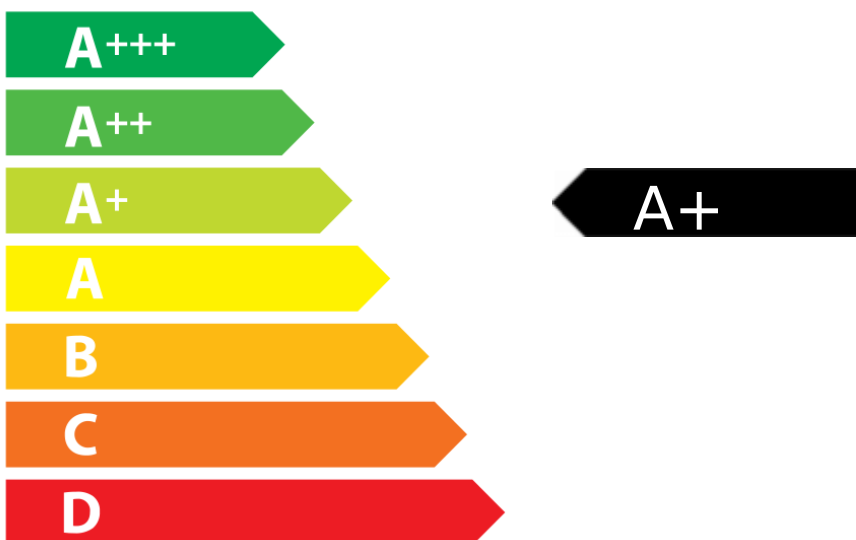

ENERGY

RANGemaster
UNRIVALLED PERFORMANCE

PROFESSIONAL+ 110

86 L

1.61 kWh/Cycle*

kWh/Cycle*

65/2014