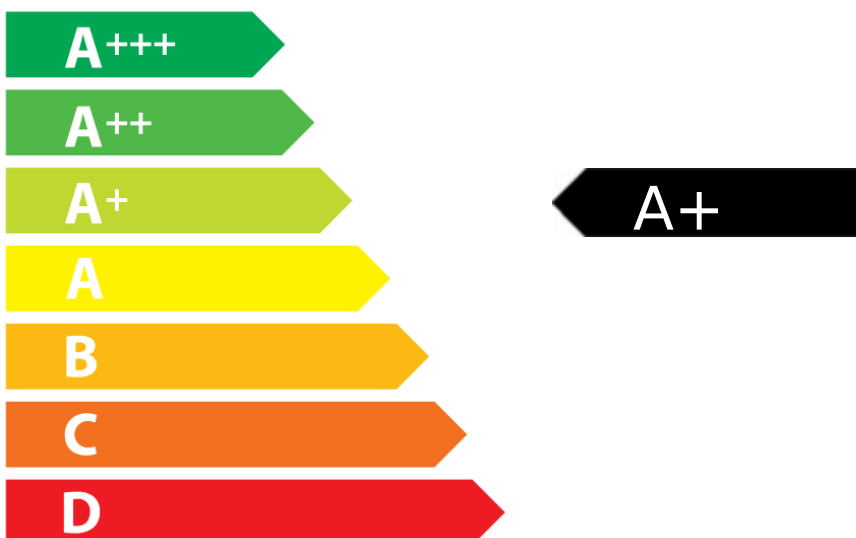

ENERGY

RANGEmaster
UNRIVALLED PERFORMANCE

PROFESSIONAL+ 110

86 L

1.61 kWh/Cycle*

kWh/Cycle*

65/2014

ENERGY