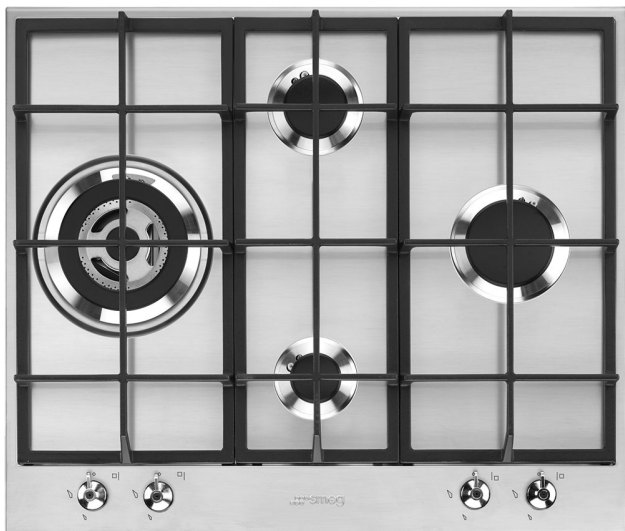

Hobs - Classica - PX364L

Aesthetics: Classica, Gas, 60 cm, Built-in type:
Traditional

ACCESSORIES INCLUDED

Other gas nozzles included: G30 GPL
Liquid gas
Other gas connections provided: Conical

OPTIONAL

6MP1PX3: Knobs Set, Hobs
TPK: Teppanyaki grill, Hobs
DICAR: Simmer Plate, Cookers, Hobs
GRW: Reduction Grid, Hobs
WOKGHU: Reduction Grid, Cookers,
Hobs

TYPE

EAN code: 8017709252106 • Dimensions: 60 cm • Power supply: Gas • Built-in type: Traditional • Type: Gas

AESTHETICS

Burners Material: Aluminium • Type of control setting: Control knobs • No. of controls: 4 • Controls colour: Steel effect • Finishing: Satin • Aesthetics: Classica • Burners: Smeg Contemporary • Type of steel: Brushed • Control knob position: Front • Serigraphy colour: Black • Colour: Stainless steel • Material: Stainless Steel • Pan stands: Cast iron