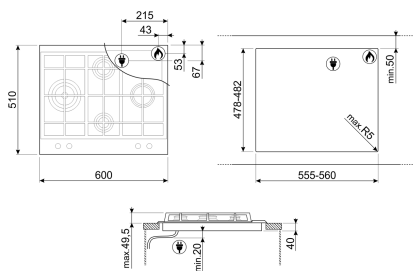

TYPE

EAN code: 8017709252106 • Dimensions: 60 cm • Power supply: Gas • Built-in type: Traditional • Type: Gas

AESTHETICS

Burners Material: Aluminium • Type of control setting: Control knobs • No. of controls: 4 • Controls colour: Steel effect • Finishing: Satin • Aesthetics: Classica • Burners: Smeg Contemporary • Type of steel: Brushed • Control knob position: Front • Serigraphy colour: Black • Colour: Stainless steel • Material: Stainless Steel • Pan stands: Cast iron

PROGRAMS / FUNCTIONS

Total no. of cook zones: 4 • No. of gas cook zones: 4

COOKING ZONES

4th zone position: Right • 3rd zone position: Front-centre • 4th zone tipe: Gas - Rapid • 2nd zone type: Gas - Semi Rapid • 3rd zone type: Gas - AUX • 2nd zone power: 1.80 kW • 1st zone type: Gas - UR • 1st zone power: 3.50 kW • 4th zone power: 2.60 kW • 3rd zone power: 1.10 kW • 2nd zone position: Rear-centre • 1st zone position: Left

LOGISTIC INFORMATION

Dimensions of the product (mm): 40x600x510 • Width (mm): 600 mm • Depth (mm): 510 mm • Product Height (mm): 40 mm