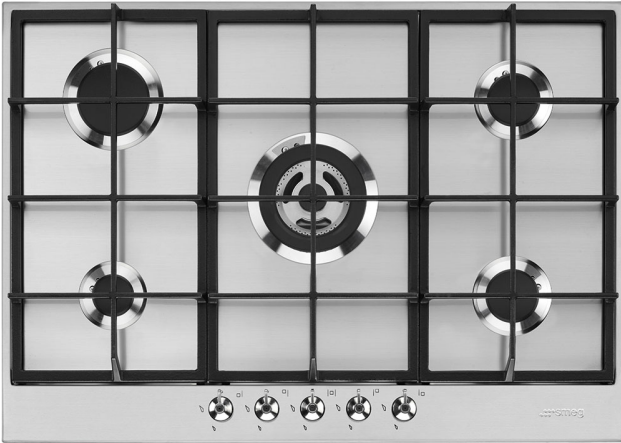

Hobs - Classica - PX375

Aesthetics: Classica, Gas, 70/75 cm, Built-in type:
Traditional

ACCESSORIES INCLUDED

Other gas nozzles included: G30 GPL
Liquid gas
Other gas connections provided: Conical

OPTIONAL

6MP1PX3: Knobs Set, Hobs
TPK: Teppanyaki grill, Hobs
DICAR: Simmer Plate, Cookers, Hobs
GRW: Reduction Grid, Hobs
WOKGHU: Reduction Grid, Cookers,
Hobs

TYPE

EAN code: 8017709252090 • Dimensions: 70/75 cm • Power supply: Gas • Built-in type: Traditional • Type: Gas

AESTHETICS

Burners Material: Aluminium • Type of control setting: Control knobs • No. of controls: 5 • Controls colour: Steel effect • Finishing: Satin • Aesthetics: Classica • Burners: Smeg Contemporary • Type of steel: Brushed • Control knob position: Front • Serigraphy colour: Black • Colour: Stainless steel • Material: Stainless Steel • Pan stands: Cast iron