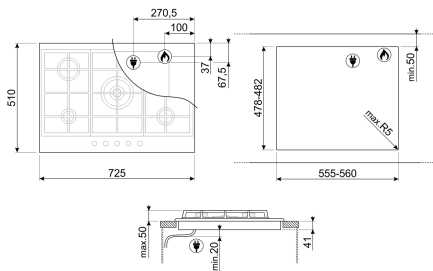

Hobs - Classica - PX375

Aesthetics: Classica, Gas, 70/75 cm, Built-in type:
Traditional

ACCESSORIES INCLUDED

Other gas nozzles included: G30 GPL
Liquid gas
Other gas connections provided: Conical

OPTIONAL

6MP1PX3: Knobs Set, Hobs
TPK: Teppanyaki grill, Hobs
DICAR: Simmer Plate, Cookers, Hobs
GRW: Reduction Grid, Hobs
WOKGHU: Reduction Grid, Cookers,
Hobs

TYPE

EAN code: 8017709252090 • Dimensions: 70/75 cm • Power supply: Gas • Built-in type: Traditional • Type: Gas

PROGRAMS / FUNCTIONS

Total no. of cook zones: 5 • No. of gas cook zones: 5

COOKING ZONES

5th zone position: Front-right • 4th zone position: Rear-right • 3rd zone position: Central • 4th zone tipe: Gas - Semi Rapid • 5th zone type: Gas - Semi Rapid • 2nd zone type: Gas - Rapid • 3rd zone type: Gas - UR • 2nd zone power: 2.60 kW • 1st zone type: Gas - AUX • 1st zone power: 1.10 kW • 4th zone power: 1.80 kW • 3rd zone power: 4.00 kW • 2nd zone position: Rear-left • 1st zone position: Front-left • 5th zone power: 1.80 kW

LOGISTIC INFORMATION

Dimensions of the product (mm): 40x725x510 • Width (mm): 725 mm • Depth (mm): 510 mm • Product Height (mm): 40 mm