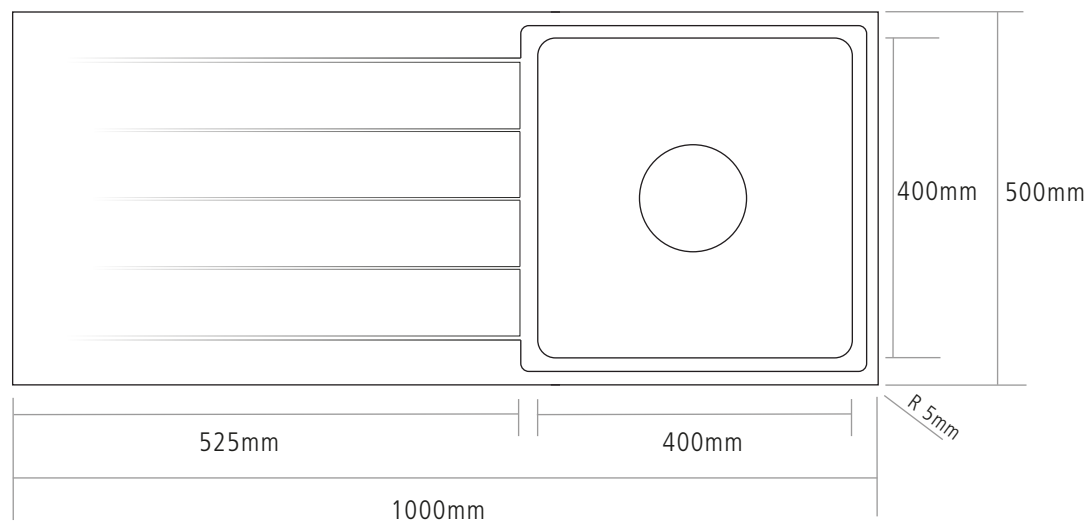

# DIMENSIONS

**MAIN BOWL DEPTH:** 195MM

**SMALL BOWL DEPTH:** 175MM

**MIN. BASE UNIT:** 600MM

**CUT-OUT SIZE:** 980 X 480MM

---