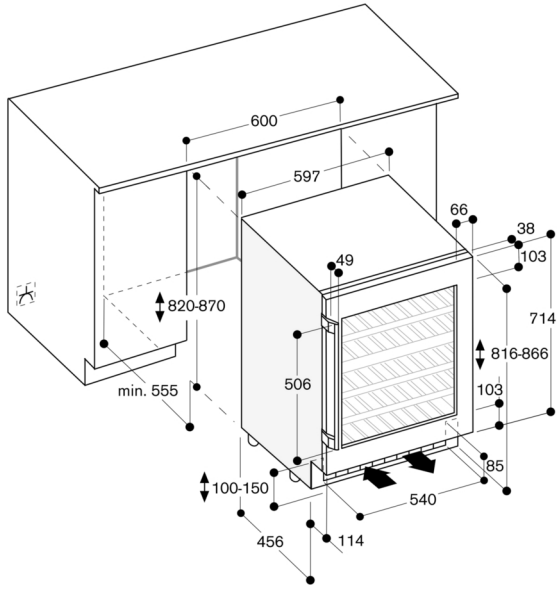

Flat hinge.

Door hinge right, reversible.

Height-adjustable feet.

Door opening angle 115°, fixable at 95°.

For integration next to a side wall a clearance of 150 mm hinge side is necessary.

The main socket needs to be planned outside of the niche.

No transport/operation above 1.500 m sea level.

Connection

Total connected load 0.13 KW.

Connecting cable 2.0 m with plug.

Bottle storage