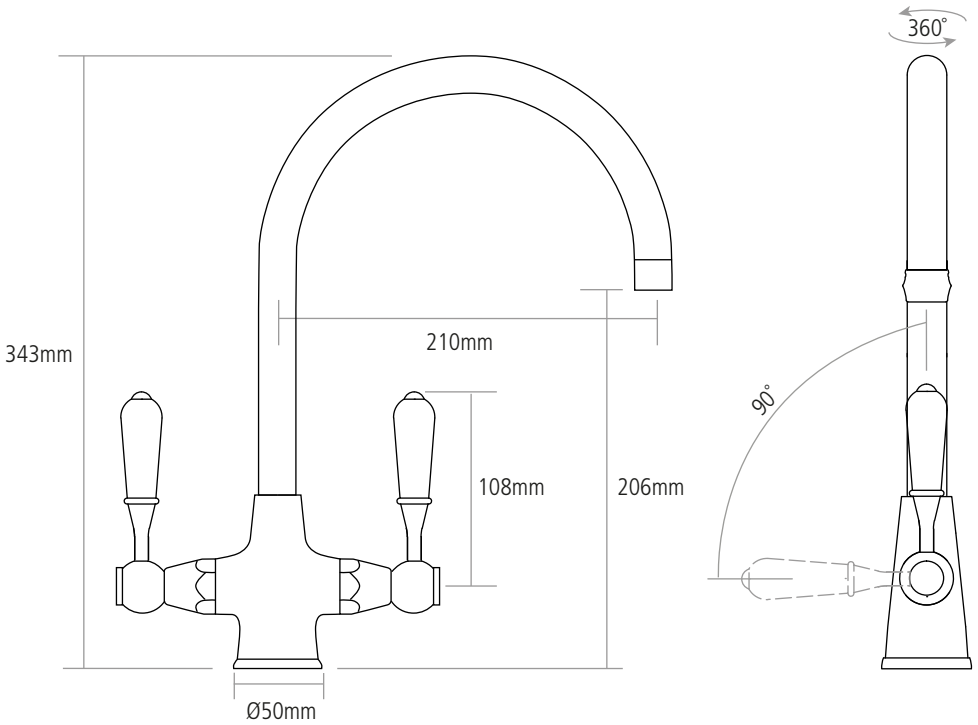

DIMENSIONS

Worktop cut-out 35mm required