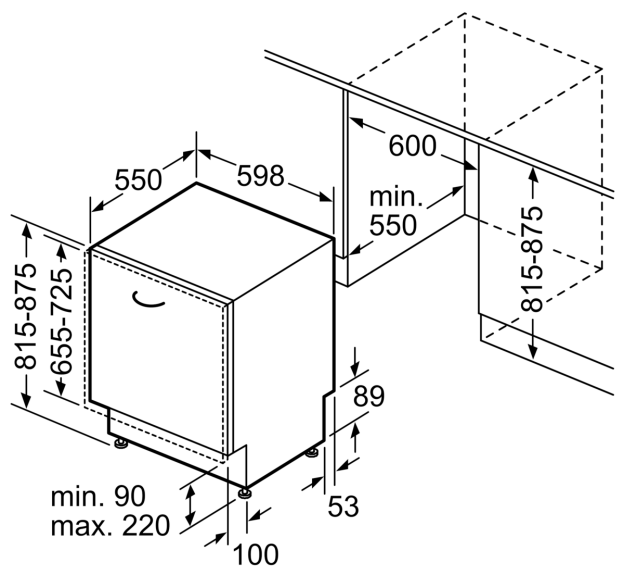

Energy Efficiency Class: D
 Energy Consumption for 100 cycles Eco Programme: 85 kWh
 Maximum number of place settings: 14
 The water consumption of the eco programme in liters per cycle: 9.0 l
 Programme duration: 4:30 h
 Airborne acoustical noise emissions : 46 dB(A) re 1pW
 Airborne acoustical noise emission class: C
 Built-in / Free-standing: Built-in
 Height of removable worktop: 0 mm
 Dimensions of the product (HxWxD): 815 x 598 x 550 mm
 Min. required niche size for installation (HxWxD): 815-875 x 600 x 550 mm
 Depth with open door 90 degree: 1150 mm
 Adjustable feet: Yes - all from front
 Maximum adjustability feet: 60 mm
 Adjustable plinth: Both horizontal and vertical
 Net weight: 32.4 kg
 Gross weight: 36.0 kg
 Connection Rating: 2400 W
 Fuse protection: 10 A
 Voltage: 220-240 V
 Frequency: 50; 60 Hz
 Length electrical supply cord: 175.0 cm
 Plug type: GB plug
 Length inlet hose: 165 cm
 Length outlet hose: 190 cm
 EAN code: 4242004282112
 Installation typology: Full-integrated

Design features

- Push button top controls
- InfoLight (Red) - Light projection on the floor
- Time delay (3, 6 or 24 hours)
- Acoustic end of cycle indicator
- Aqua Stop: Neff's warranty in case of water damage – throughout the lifetime of the appliance.*
- Self-cleaning filter system with 3 piece corrugated filter
- steam protection plate
- Stainless steel/Polinox interior
- Dimensions (HxWxD): 81.5 x 59.8 x 55cm

¹ Scale of Energy Efficiency Classes from A to G

² Energy consumption in kWh per 100 cycles (in programme Eco 50 °C)

³ Water consumption in litres per cycle (in programme Eco 50 °C)

N 50, FULLY-INTEGRATED DISHWASHER, 60 CM
S155HVX00G

measurements in mm

socket
() values with extension kit

measurements in mm