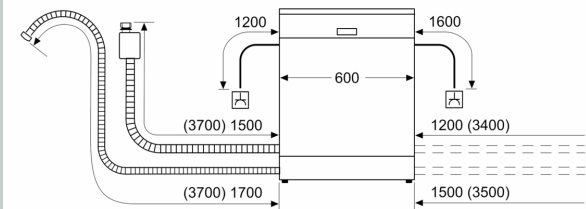

Energy Efficiency Class: D
 Energy Consumption for 100 cycles Eco Programme: 85 kWh
 Maximum number of place settings: 14
 The water consumption of the eco programme in liters per cycle: 9.0 l
 Programme duration: 4:30 h
 Airborne acoustical noise emissions : 46 dB(A) re 1pW
 Airborne acoustical noise emission class: C
 Built-in / Free-standing: Built-in
 Height of removable worktop: 0 mm
 Dimensions of the product (HxWxD): 815 x 598 x 550 mm
 Min. required niche size for installation (HxWxD): 815-875 x 600 x 550 mm
 Depth with open door 90 degree: 1150 mm
 Adjustable feet: Yes - all from front
 Maximum adjustability feet: 60 mm
 Adjustable plinth: Both horizontal and vertical
 Net weight: 32.4 kg
 Gross weight: 36.0 kg
 Connection Rating: 2400 W
 Fuse protection: 10 A
 Voltage: 220-240 V
 Frequency: 50; 60 Hz
 Length electrical supply cord: 175.0 cm
 Plug type: GB plug
 Length inlet hose: 165 cm
 Length outlet hose: 190 cm
 EAN code: 4242004282112
 Installation typology: Full-integrated

Design features

- Push button top controls
- InfoLight (Red) - Light projection on the floor
- Time delay (3, 6 or 24 hours)
- Acoustic end of cycle indicator
- Aqua Stop: Neff's warranty in case of water damage – throughout the lifetime of the appliance.*
- Self-cleaning filter system with 3 piece corrugated filter
- steam protection plate
- Stainless steel/Polinox interior
- Dimensions (HxWxD): 81.5 x 59.8 x 55cm

¹ Scale of Energy Efficiency Classes from A to G

² Energy consumption in kWh per 100 cycles (in programme Eco 50 °C)

³ Water consumption in litres per cycle (in programme Eco 50 °C)

N 50, FULLY-INTEGRATED DISHWASHER, 60 CM
S155HVX00G

measurements in mm

socket
() values with extension kit

measurements in mm