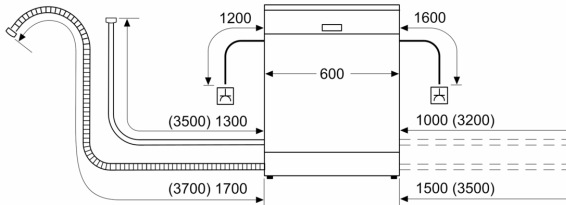

Technical Data

Energy Efficiency Class:	B
Energy Consumption for 100 cycles Eco Programme:	64 kWh
Maximum number of place settings:	13
The water consumption of the eco programme in liters per cycle: 9.0 l	
Programme duration:	3:35 h
Airborne acoustical noise emissions :	42 dB(A) re 1 pW
Airborne acoustical noise emission class:	B
Built-in / Free-standing:	Freestanding
Height of removable worktop:	30 mm
Dimensions of the product (HxWxD):	845 x 600 x 600 mm
Depth with open door 90 degree:	1155 mm
Adjustable feet:	Yes - all
Maximum adjustability feet:	20 mm
Adjustable plinth:	No
Net weight:	50.1 kg
Gross weight:	51.6 kg
Connection rating:	2400 W
Fuse protection:	10 A
Voltage:	220-240 V
Frequency:	50; 60 Hz
Length electrical supply cord:	175.0 cm
Plug type:	GB plug
Length inlet hose:	165 cm
Length outlet hose:	190 cm
EAN code:	4242005471539
Installation typology:	Free-standing with built under possibility

Design features

- Time delay (3, 6 or 24 hours)
- Remaining programme time indicator (min)
- Leak protection system
- Tamperproof controls
- Self-cleaning filter system with 3 piece corrugated filter
- Anti-Fingerprint surface coating
- Stainless steel interior
- Dimensions (HxWxD): 84.5 x 60 x 60cm

¹ Scale of Energy Efficiency Classes from A to G

² Energy consumption in kWh per 100 cycles (in programme Eco 50 °C)

³ Water consumption in litres per cycle (in programme Eco 50 °C)

⁴ Duration of programme Eco 50 °C

**Series 4, Free-standing dishwasher,
60 cm, Silver inox
SMS4EKI06G**

measurements in mm

⌚ socket
() values with extension kit