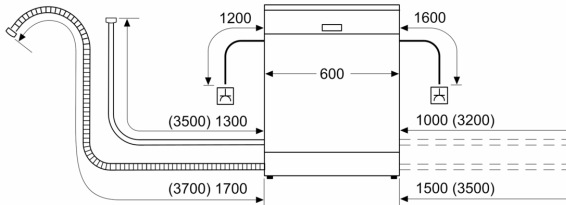

Technical Data

Energy Efficiency Class:	B
Energy Consumption for 100 cycles Eco Programme:	64 kWh
Maximum number of place settings:	13
The water consumption of the eco programme in liters per cycle: 9.0 l	
Programme duration:	3:35 h
Airborne acoustical noise emissions :	42 dB(A) re 1 pW
Airborne acoustical noise emission class:	B
Built-in / Free-standing:	Freestanding
Height of removable worktop:	30 mm
Dimensions of the product (HxWxD):	845 x 600 x 600 mm
Depth with open door 90 degree:	1155 mm
Adjustable feet:	Yes - all
Maximum adjustability feet:	20 mm
Adjustable plinth:	No
Net weight:	50.1 kg
Gross weight:	51.6 kg
Connection rating:	2400 W
Fuse protection:	10 A
Voltage:	220-240 V
Frequency:	50; 60 Hz
Length electrical supply cord:	175.0 cm
Plug type:	GB plug
Length inlet hose:	165 cm
Length outlet hose:	190 cm
EAN code:	4242005471546
Installation typology:	Free-standing with built under possibility

Design features

- Time delay (3, 6 or 24 hours)
- Remaining programme time indicator (min)
- Leak protection system
- Tamperproof controls
- Self-cleaning filter system with 3 piece corrugated filter
- Stainless steel interior
- Dimensions (HxWxD): 84.5 x 60 x 60cm

¹ Scale of Energy Efficiency Classes from A to G

Series 4, Free-standing dishwasher, 60 cm, White SMS4EKW06G

measurements in mm

⏏ socket
() values with extension kit