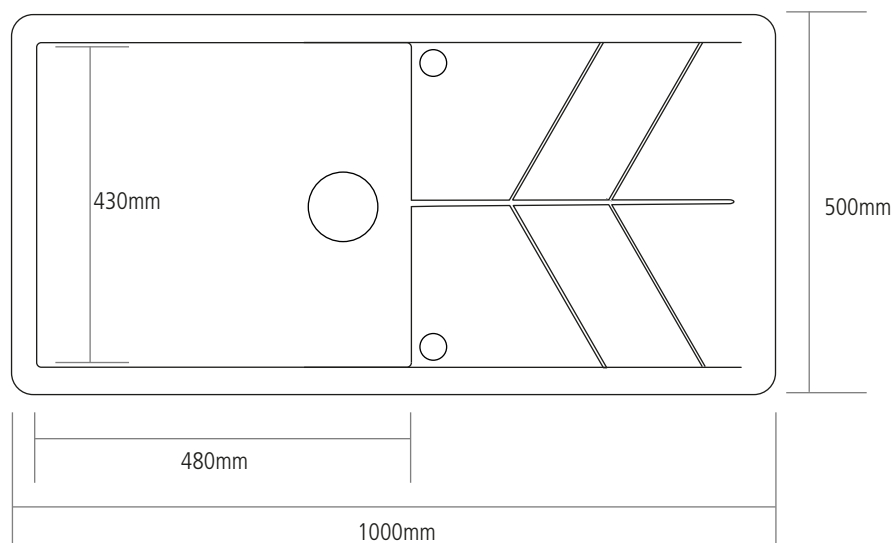

DIMENSIONS

BOWL DEPTH: 220MM

MIN. BASE UNIT: 600MM

CUT-OUT SIZE: 980 x 480MM
