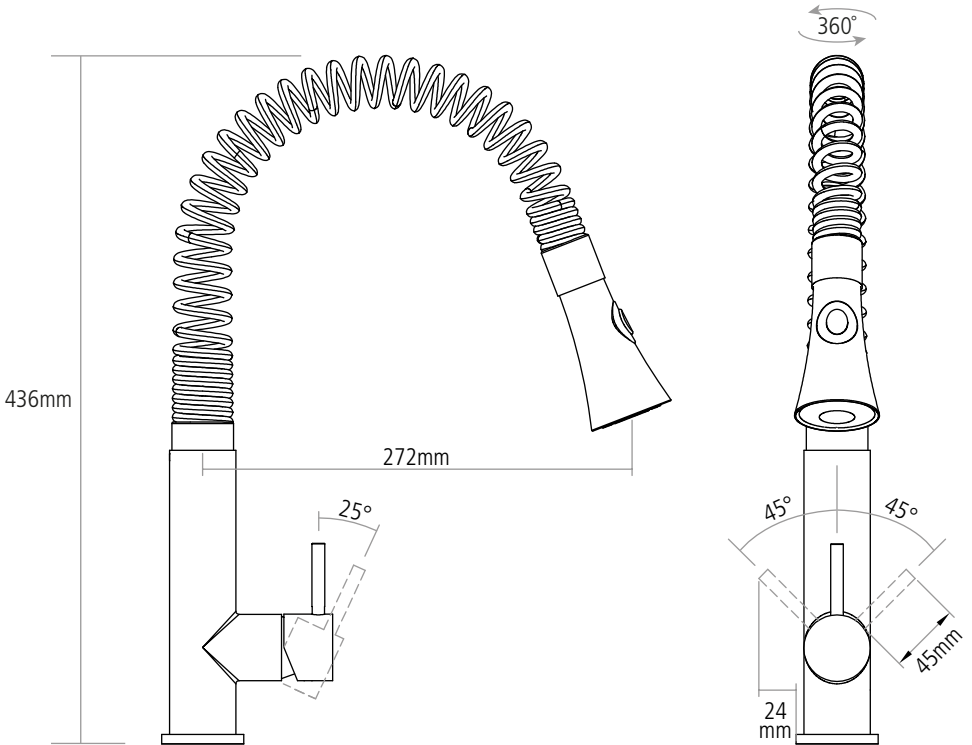

DIMENSIONS

Worktop cut-out 35mm required
Note: Pull-out hose extended by 600m