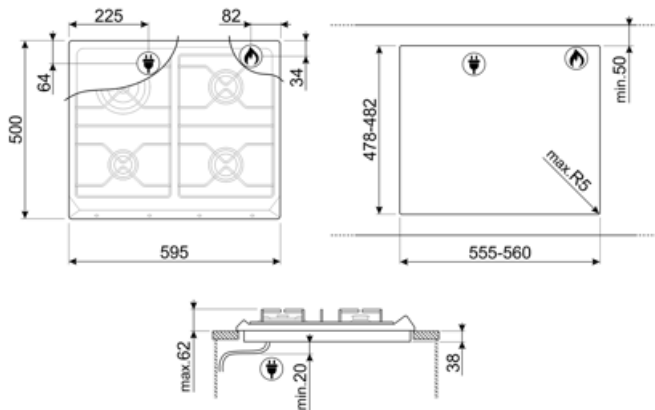

Front left - Gas - AUX - 1.10 kW

Rear left - Gas - UR - 3.30 kW

Rear right - Gas - Semi Rapid - 1.70 kW

Front right - Gas - Semi Rapid - 1.70 kW

Gas safety valves   Yes   Automatic Ignition   Yes

Electrical Connection

Nominal power (W)	1 W	Frequency (Hz)	50/60 Hz
Voltage (V)	220-240 V	Power supply cable length	120 cm

Gas Connection

Gas Type	G20 Natural gas	Other gas connections provided	Conical
Gas connection	Cilindrical	Gas connection rating (W)	7800 W
Other gas nozzles included	G30 GPL Liquid gas