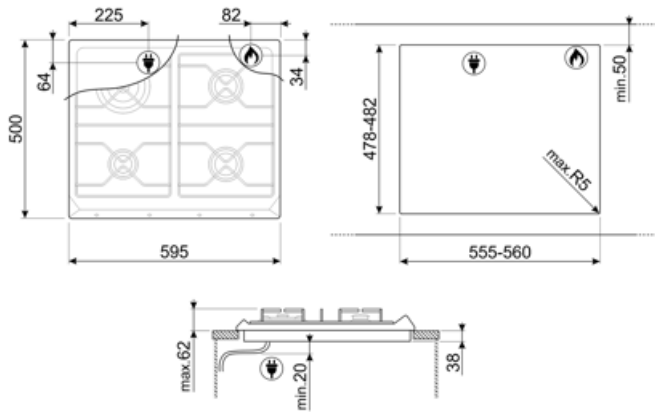

UR

Front left - Gas - AUX - 1.10 kW

Rear left - Gas - UR - 3.30 kW

Rear right - Gas - Semi Rapid - 1.70 kW

Front right - Gas - Semi Rapid - 1.70 kW

Gas safety valves   Yes   Automatic Ignition   Yes

Electrical Connection

Nominal power (W)	1 W	Frequency (Hz)	50/60 Hz
Voltage (V)	220-240 V	Power supply cable length	120 cm

Gas Connection

Gas Type	G20 Natural gas	Other gas connections provided	Conical
Gas connection	Cilindrical	Gas connection rating (W)	7800 W
Other gas nozzles included	G30 GPL Liquid gas