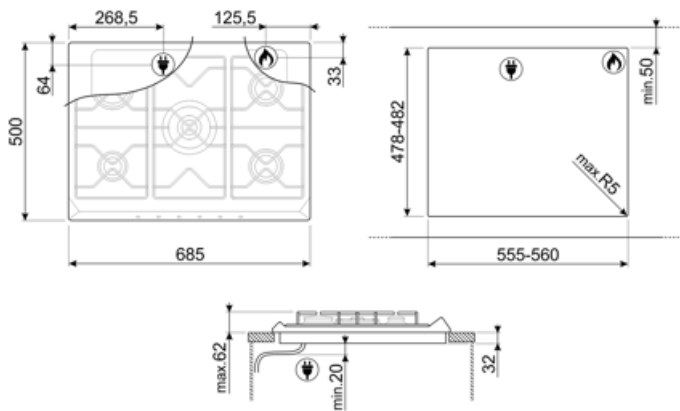

SR975NGH

Product Family	Hob
Built-in	Traditional
Dimensions	70/75 cm
Power supply	Gas
Type	Gas
EAN code	8017709200169

Aesthetics

Aesthetics	Victoria
Colour	Black
Material	Enamelled
Pan stands	Cast iron
Type of control setting	Control knobs
Control knobs position	Front
No. of controls	6
Controls colour	Chrome
Serigraphy colour	Silver

Program / Functions

No. of gas cook zones	5
Total no. of cook zones	5

Options

Standard cut out	478-482x555-560 mm
------------------	--------------------

Technical Features

Front left - Gas - AUX - 1.10 kW

Electrical Connection

Nominal power (W)	1 W	Frequency (Hz)	50/60 Hz
Voltage (V)	220-240 V	Power supply cable length	120 cm

Gas Connection

Gas Type	G20 Natural gas	Other gas connections provided	Conical
Gas connection	Cilindrical	Gas connection rating (W)	11900 W