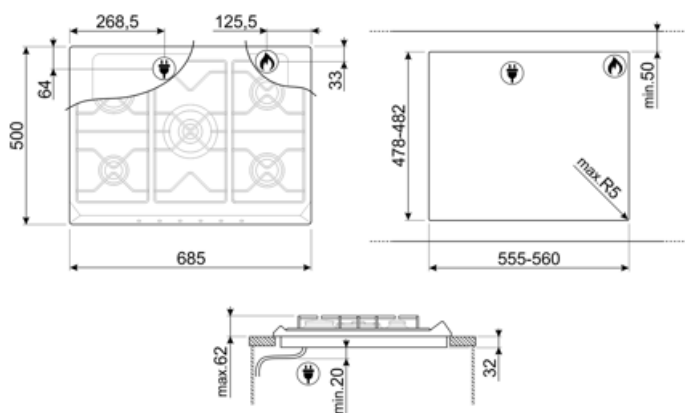

SR975PGH

Product Family	Hob
Built-in	Traditional
Dimensions	70/75 cm
Power supply	Gas
Type	Gas
EAN code	8017709200176

Aesthetics

Aesthetics	Victoria
Colour	Cream
Material	Enamelled
Pan stands	Cast iron
Type of control setting	Control knobs
Control knobs position	Front
No. of controls	6
Controls colour	Chrome
Serigraphy colour	Grey

Program / Functions

No. of gas cook zones	5
Total no. of cook zones	5

Options

Standard cut out	478-482x555-560 mm
------------------	--------------------

Technical Features

Front left - Gas - AUX - 1.10 kW

Electrical Connection

Nominal power (W)	1 W	Frequency (Hz)	50/60 Hz
Voltage (V)	220-240 V	Power supply cable length	120 cm

Gas Connection

Gas Type	G20 Natural gas	Other gas connections provided	Conical
Gas connection	Cilindrical	Gas connection rating (W)	11900 W