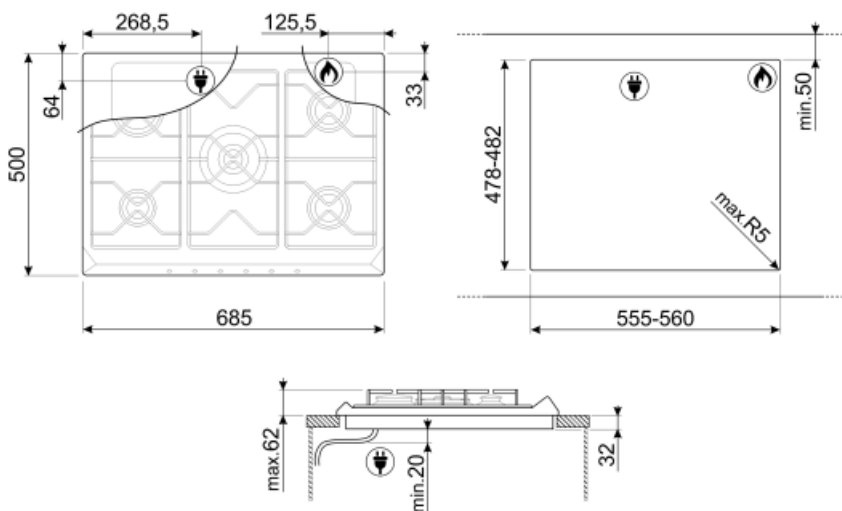

UR

Front-left - Gas - AUX - 1.10 kW

Rear-left - Gas - Rapid - 2.60 kW

Central - Gas - 2UR (dual) - 5.00 kW

Rear-right - Gas - Semi Rapid - 1.70 kW

Front-right - Gas - Semi Rapid - 1.70 kW

Gas safety valves   Yes   Automatic Ignition   Yes

Electrical Connection

Electrical connection rating (W)	1 W	Frequency (Hz)	50/60 Hz
Voltage (V)	220-240 V	Power supply cable length	120 cm

Gas Connection

Gas Type	G20 Natural gas	Other gas connections provided	Conical
Gas connection	Cilindrical	Gas connection rating (W)	11900 W