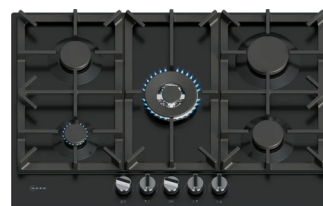

Neff T27CIQ8S0 hob Black Built-in 75 cm Gas 5 zone(s)

Brand : Neff

Product code: T27CIQ8S0

Product name : T27CIQ8S0

- FlameSelect®: Gain precise control of your flame
- Metallic Sword Dial: Precise and removable for easy cleaning
- Cast Iron Pan Supports: For maximum stability and dishwasher cleaning
- Wok Burner: Powerful cooking at up to 4 kW
- Gas Safety Cut-Off: Safety first! No flame, no gas flow

5 cooking zones, 1000W, 3000 W, 4000W, 2 x 1750W, 11500 W, 51.5x750x520 mm

Neff T27CIQ8S0. Product colour: Black, Appliance placement: Built-in, Hob width size: 75 cm. Control type: Rotary, Control position: Top front, Electronic ignition type: One hand ignition. Connected load (gas): 11500 W, Power plug type: No plug. Width: 750 mm, Depth: 520 mm, Height: 51.5 mm. Package width: 793 mm, Package depth: 597 mm, Package height: 145 mm