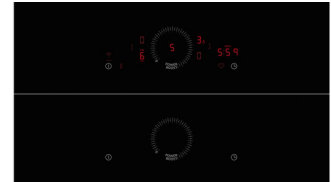

## Neff V58NHQ4LO hob Black Built-in 80 cm Zone induction hob 4 zone(s) Built-in hood

**Brand :** Neff

**Product code:** V58NHQ4LO

**Product name :** V58NHQ4LO

- Twist Touch®: control your hob with a twist of your finger
- Combi Induction: combine two circular cooking zones when using large cookware
- High Extraction Rate - ensures a clear view while cooking thanks to efficient motor technology
- Reduced Noise - our optimized motor guarantees a quiet cooking experience
- Easy-clean filters - Easy to remove and dishwasher-safe

Induction hob with integrated ventilation system

Neff V58NHQ4LO. Product colour: Black, Appliance placement: Built-in, Hob width size: 80 cm. Control type: Touch, Control position: Front, Clock type: Electronic. Type of extraction: Ducted/Recirculating, Maximum extraction power: 500 m³/h, Noise level: 42 dB. Connected load (electric): 7400 W, AC input voltage: 220 - 240 / 380 - 415 V, AC input frequency: 50 - 60 Hz. NEFF technologies (cooking): QuickStart, ReStart