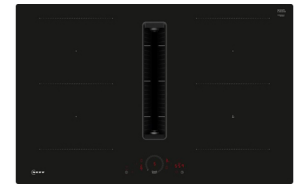

## Neff V58NHQ4LO hob Black Built-in 80 cm Zone induction hob 4 zone(s) Built-in hood

**Brand :** Neff

**Product code:** V58NHQ4LO

**Product name :** V58NHQ4LO

- Twist Touch®: control your hob with a twist of your finger
- Combi Induction: combine two circular cooking zones when using large cookware
- High Extraction Rate - ensures a clear view while cooking thanks to efficient motor technology
- Reduced Noise - our optimized motor guarantees a quiet cooking experience
- Easy-clean filters - Easy to remove and dishwasher-safe

Induction hob with integrated ventilation system

Neff V58NHQ4LO. Product colour: Black, Appliance placement: Built-in, Hob width size: 80 cm. Control type: Touch, Control position: Front, Clock type: Electronic. Type of extraction: Ducted/Recirculating, Maximum extraction power: 500 m³/h, Noise level: 42 dB. Connected load (electric): 7400 W, AC input voltage: 220 - 240 / 380 - 415 V, AC input frequency: 50 - 60 Hz. NEFF technologies (cooking): QuickStart, ReStart