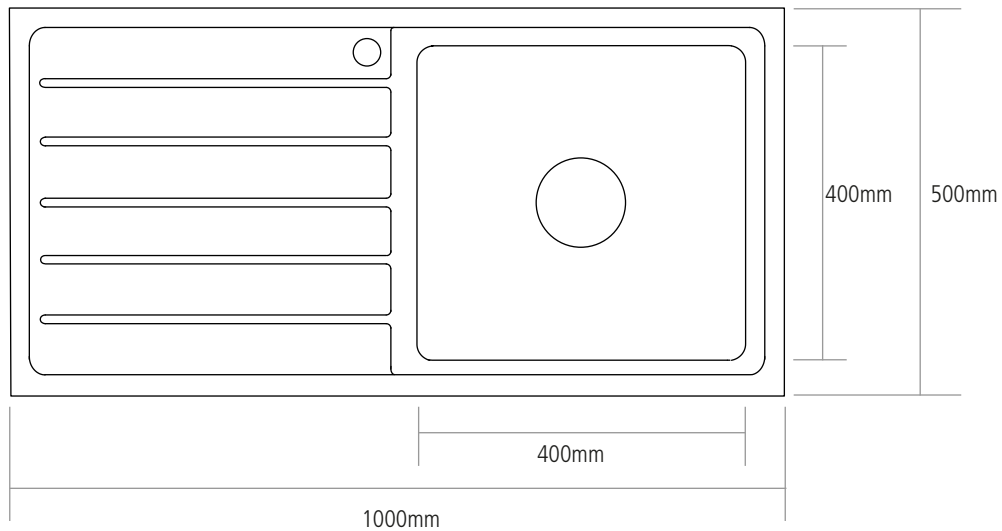

DIMENSIONS

MAIN BOWL DEPTH: 200MM

MIN. BASE UNIT: 600MM

CUT-OUT SIZE: 980 x 480MM
