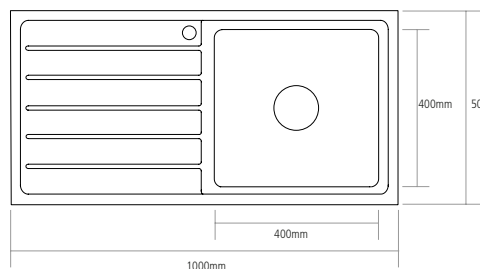

### FEATURES

- 0.8mm satin stainless steel
- Left or right handed drainer
- 1 Punched tap hole
- 90mm waste outlet for basket strainer waste
- Suitable for a waste disposer
- Waste and overflow included

### ACCESSORY OPTIONS

Roweca anthracite  
chopping board  
VACB

Basket strainer waste  
decorative cover  
CWC2

### DIMENSIONS

**MAIN BOWL DEPTH:** 200MM  
**MIN. BASE UNIT:** 600MM  
**CUT-OUT SIZE:** 980 x 480MM