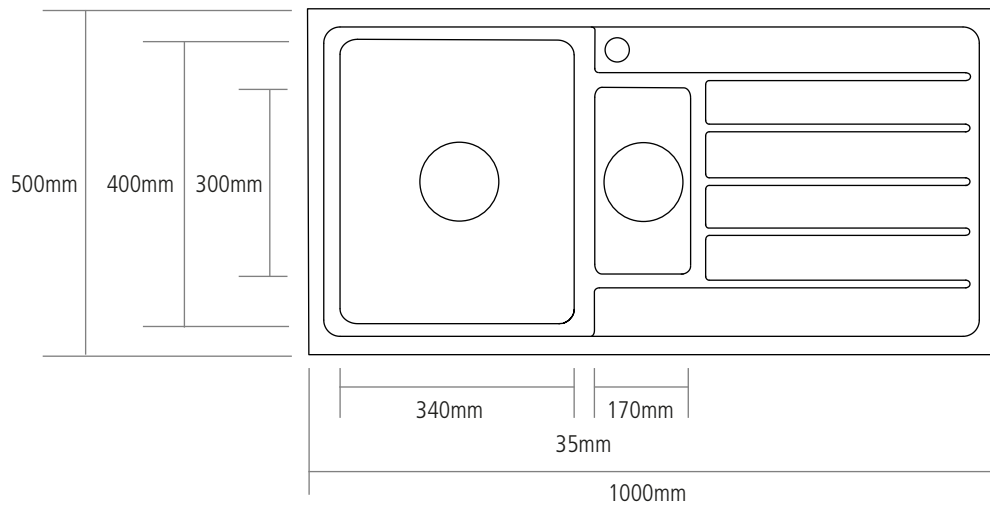

DIMENSIONS

MAIN BOWL DEPTH: 200MM

SMALL BOWL DEPTH: 175MM

MIN. BASE UNIT: 600MM

CUT-OUT SIZE: 980 x 480MM
